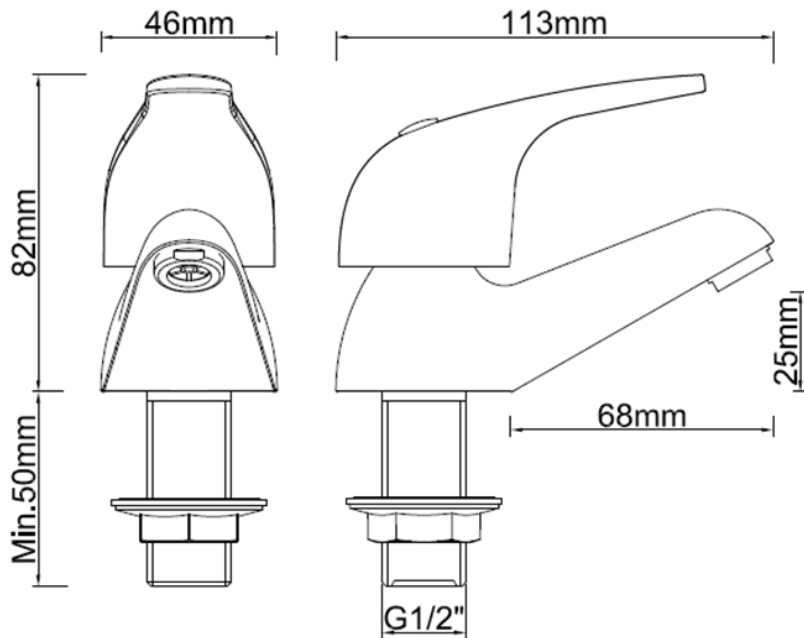

TECHNICAL DATA SHEET

Product Code: 604585

Product Description: iflo cp barcelona basin taps pair

Product Image:

Product Specification

Dimensions: 113 X 46 X 82 mm

Materials: body: CC757S

Fitting: Manual including fitting instructions enclosed

Standards: BS EN 200

Approvals:

Additional Information

F&B (Features & Benefits):

- Chrome finish
- Suitable for high & low pressure
- Suitable for 2 tap hole basins
- 1/2" CD Valve
- Minimum Working Pressure at 0.1bar, recommended working pressure: 0.1-5.0bar
- Zinc back nuts brass finishing and rubber washers
- Brass tap body, Zinc handle

TECHNICAL DATA SHEET

Technical Drawings

Guarantee: 10 year

EU GPSR Single Point of Contact: Product.compliance@highbournegroup.co.uk