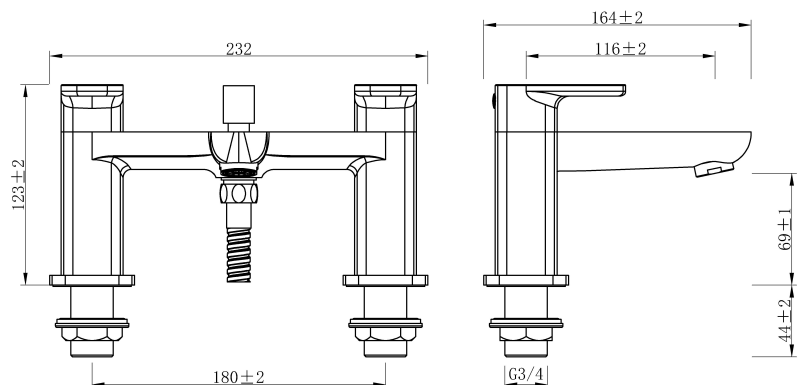

TECHNICAL DATA SHEET

Product Code: 151789

Product Description: iflo Belaya Bath Shower Mixer

Product Specification

Material:

Solid brass with a duraglam chrome finish

Fittings:

Brass Back nuts

WRAS approved

Lever style handles for ease of use

Pressure(bar)	Flow Rate(L/Min)
0.3	13.9
0.4	16.3
0.5	18.5
0.6	20.4
0.7	22.2
0.8	23.6
0.9	25.2
1	26.7
2	38.1
3	47.2

The information contained within this specification sheet is believed to be correct and complete at the time of creation. All photographs / drawings are as a guide only and do not necessarily represent the products available. The Highbourne Group reserves the right to change product details and price without prior notice.