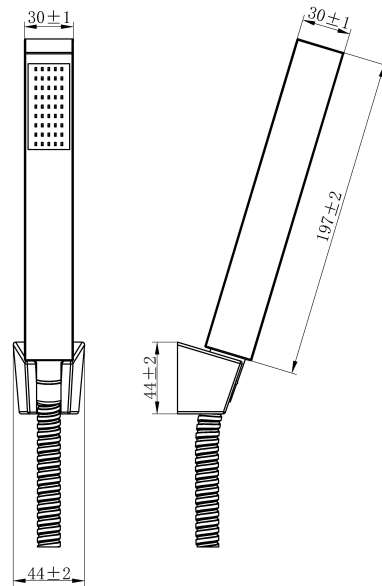

TECHNICAL DATA SHEET

Product Code: 151789

Product Description: iflo Belaya Bath Shower Mixer

Product Specification

Material:

Solid brass with a duraglam chrome finish

Fittings:

Brass Back nuts

WRAS approved

Lever style handles for ease of use

Pressure(bar)	Flow Rate(L/Min)
0.3	13.9
0.4	16.3
0.5	18.5
0.6	20.4
0.7	22.2
0.8	23.6
0.9	25.2
1	26.7
2	38.1
3	47.2

The information contained within this specification sheet is believed to be correct and complete at the time of creation. All photographs / drawings are as a guide only and do not necessarily represent the products available. The Highbourne Group reserves the right to change product details and price without prior notice.