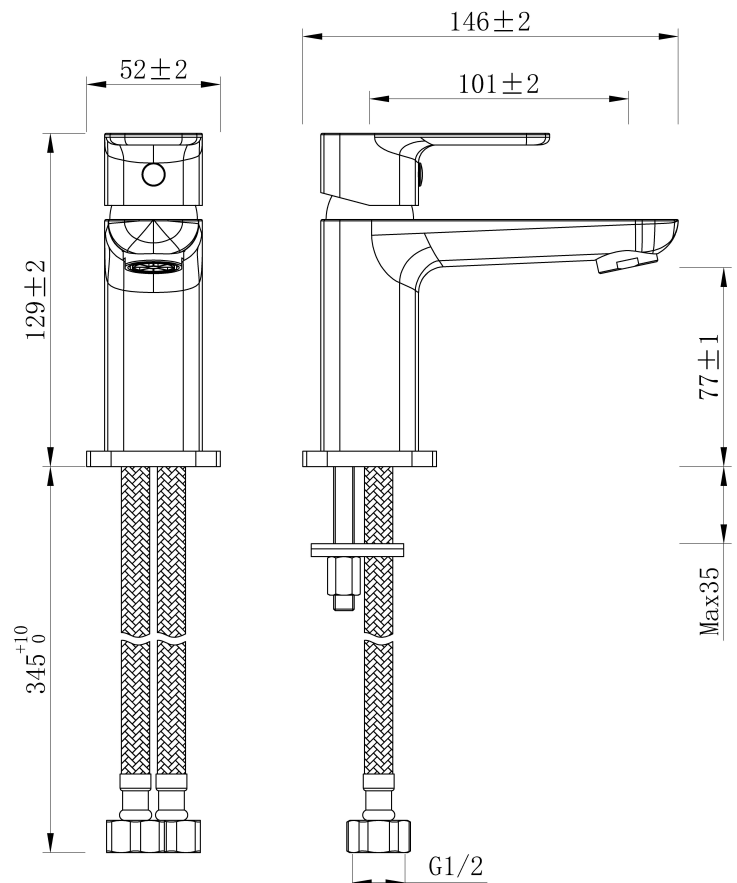

TECHNICAL DATA SHEET

Product Code: 151786

Product Description: iflo Belaya Mini Basin Mixer

Product Specification

Material:

Solid brass with a duraglam chrome finish

Fittings:

Single stud fixing kit

WRAS approved

Cold Start

Lever style handles for ease of use

Pressure(bar)	Flow Rate(L/Min)
0.3	2.4
0.4	3.8
0.5	4.4
0.6	4.9
0.7	5.3
0.8	5.7
0.9	6.1
1	6.5
2	8.9
3	11

The information contained within this specification sheet is believed to be correct and complete at the time of creation. All photographs / drawings are as a guide only and do not necessarily represent the products available. The Highbourne Group reserves the right to change product details and price without prior notice.