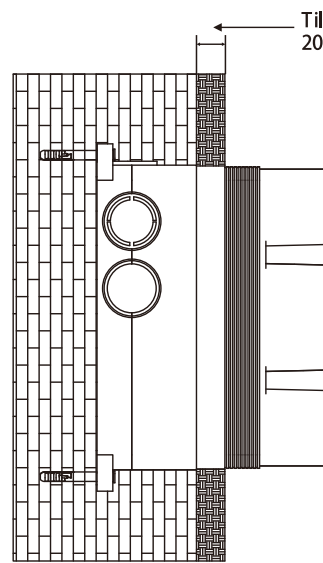

## Product Specification

Material:  
Solid brass with a high quality chrome finish

Connections  
15mm Compression

Systems:  
Suitable for high or low pressure systems  
0.2 - 5.0 Bar  
If more than 5.0 Bar - a pressure reducing valve must be fitted  
Pre-Set to 38 °C

## Additional Information

Always inspect before installation

Do not clean with abrasive cleaning products

WRAS approved

Easy box included

Installation Depth 63mm

The information contained within this specification sheet is believed to be correct and complete at the time of creation. All photographs / drawings are as a guide only and do not necessarily represent the products available. The Highbourne Group reserves the right to change product details and price without prior notice. E&OE.' [11/ 2024]  
Iflo is a registered trademark of the Highbourne Group, Highbourne House, Eldon Way, Crick Northants, NN6 7SL