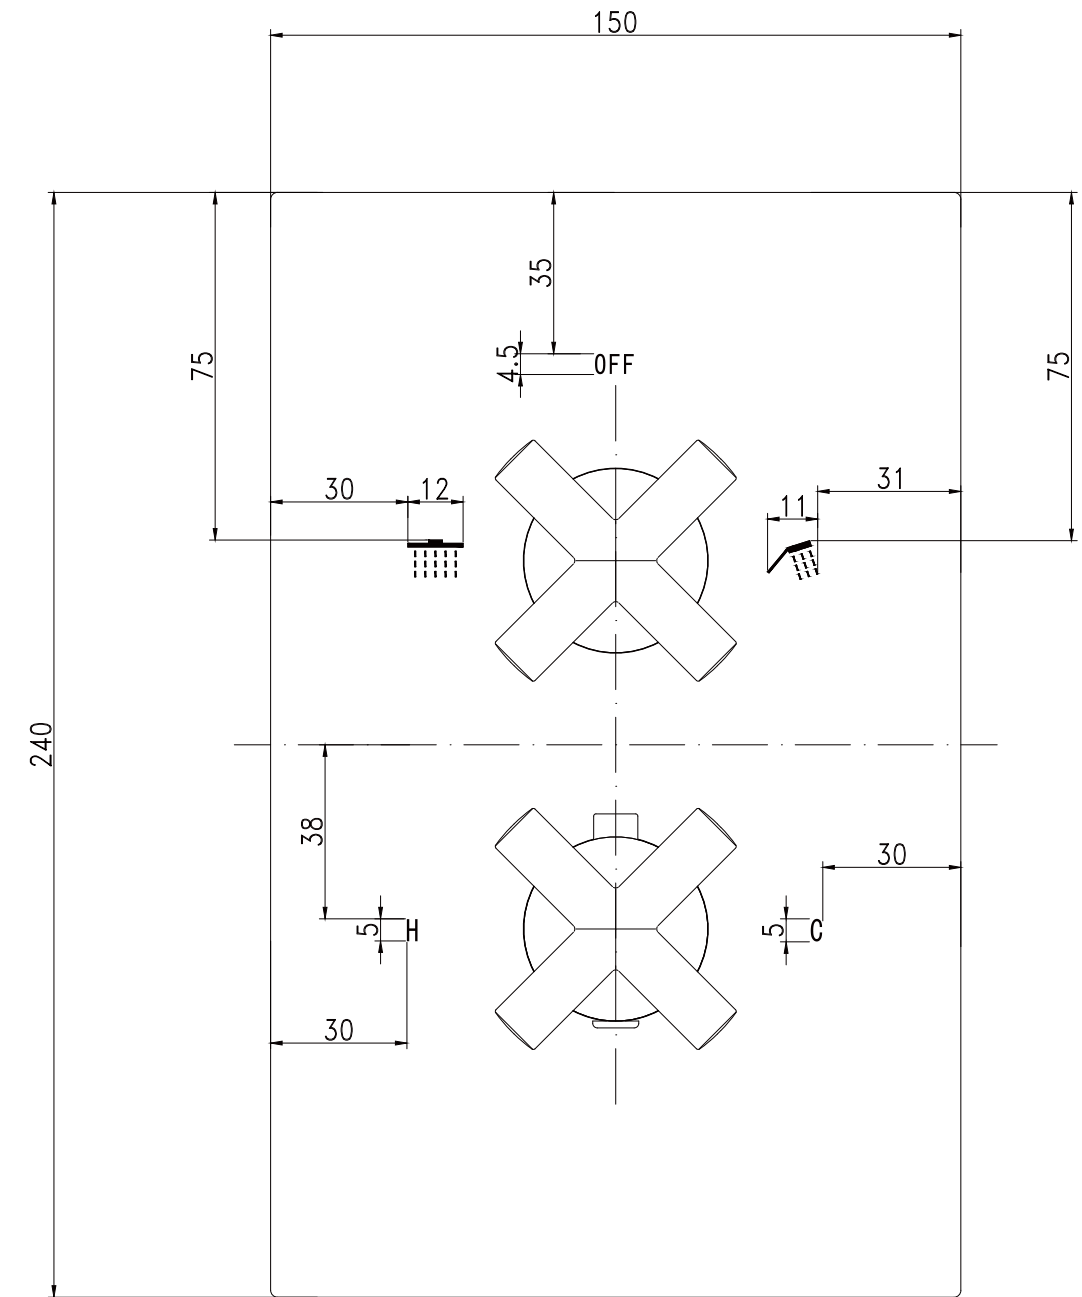

## Product Specification

Material:  
Solid brass with a high quality chrome finish

Connections  
15mm Compression

Systems:  
Suitable for high or low pressure systems  
0.2 - 5.0 Bar  
If more than 5.0 Bar - a pressure reducing valve must be fitted  
Pre-Set to 38 °C

## Additional Information

Always inspect before installation

Do not clean with abrasive cleaning products

WRAS approved

Easy box included

Installation Depth 63mm

The information contained within this specification sheet is believed to be correct and complete at the time of creation. All photographs / drawings are as a guide only and do not necessarily represent the products available. The Highbourne Group reserves the right to change product details and price without prior notice. E&OE.' [11/ 2024]  
Iflo is a registered trademark of the Highbourne Group, Highbourne House, Eldon Way, Crick Northants, NN6 7SL