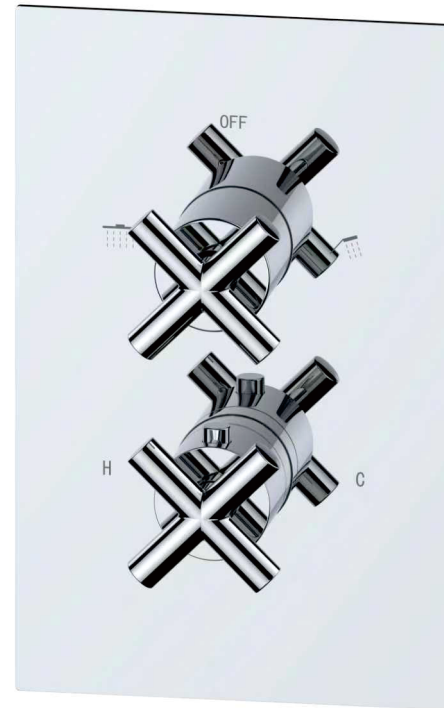

# TECHNICAL DATA SHEET

ProductCode: 151875

Product Description:  
Iflo Calm Two Way Thermostatic Valve Chrome

## Product Specification

Material:  
Solid brass with a high quality chrome finish

Connections  
15mm Compression

Systems:  
Suitable for high or low pressure systems  
0.2 - 5.0 Bar  
If more than 5.0 Bar - a pressure reducing valve must be fitted  
Pre-Set to 38 °C

## Additional Information

Always inspect before installation

Do not clean with abrasive cleaning products

WRAS approved

Easy box included

Installation Depth 63mm

The information contained within this specification sheet is believed to be correct and complete at the time of creation. All photographs / drawings are as a guide only and do not necessarily represent the products available. The Highbourne Group reserves the right to change product details and price without prior notice. E&OE.' [11/ 2024]  
Iflo is a registered trademark of the Highbourne Group, Highbourne House, Eldon Way, Crick Northants, NN6 7SL