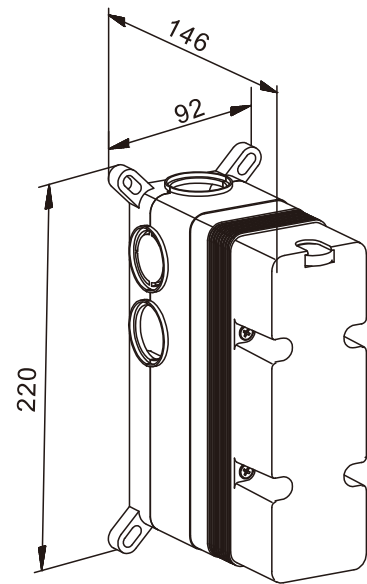

## Product Specification

Material:  
Solid brass with a high quality chrome finish

Connections  
15mm Compression

Systems:  
Suitable for high or low pressure systems  
0.2 - 5.0 Bar  
If more than 5.0 Bar - a pressure reducing valve must be fitted  
Pre-Set to 38 °C

## Additional Information

Always inspect before installation

Do not clean with abrasive cleaning products

WRAS approved

Easy box included

Installation Depth 63mm

The information contained within this specification sheet is believed to be correct and complete at the time of creation. All photographs / drawings are as a guide only and do not necessarily represent the products available. The Highbourne Group reserves the right to change product details and price without prior notice. E&OE.' [11/ 2024]  
Iflo is a registered trademark of the Highbourne Group, Highbourne House, Eldon Way, Crick Northants, NN6 7SL