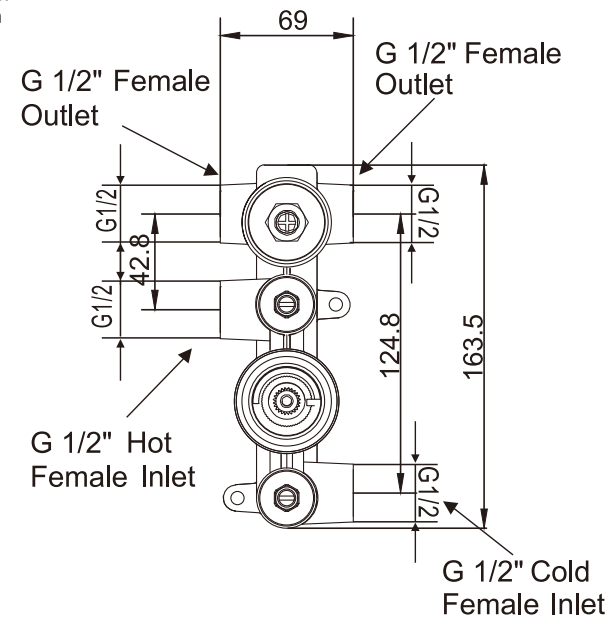

# TECHNICAL DATA SHEET

ProductCode: 151875

Product Description:  
Iflo Calm Two Way Thermostatic Valve Chrome

## Product Specification

Material:  
Solid brass with a high quality chrome finish

Connections  
15mm Compression

Systems:  
Suitable for high or low pressure systems  
0.2 - 5.0 Bar  
If more than 5.0 Bar - a pressure reducing valve must be fitted  
Pre-Set to 38 °C

## Additional Information

Always inspect before installation

Do not clean with abrasive cleaning products

WRAS approved

Easy box included

Installation Depth 63mm

The information contained within this specification sheet is believed to be correct and complete at the time of creation. All photographs / drawings are as a guide only and do not necessarily represent the products available. The Highbourne Group reserves the right to change product details and price without prior notice. E&OE.' [11/ 2024]  
Iflo is a registered trademark of the Highbourne Group, Highbourne House, Eldon Way, Crick Northants, NN6 7SL