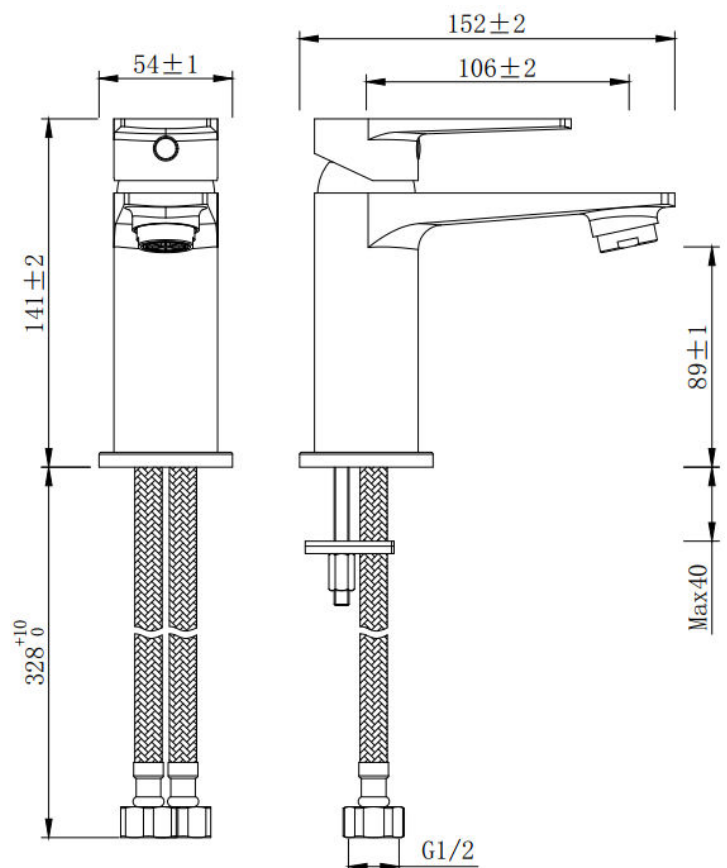

# TECHNICAL DATA SHEET

Product Code: 138193

Product Description: iflo Ottawa Single Lever Monobloc

Basin Mixer - Chrome

## Product Specification

Material:

Solid brass with a duraglam chrome finish

Fittings:

Single stud fixing kit

Systems:

Suitable for high and low pressure systems

Suitable for Gravity fed systems

## Additional Information

Always inspect before installation

Do not clean with abrasive cleaning products

WRAS approved

Cold start

Lever style handles for ease of use

Pressure (bar)	Flow rate (l/m)		
	Cold	Hot	Mixer
0.3	2.96	2.89	3.29
0.4	3.41	3.35	5.47
0.5	6.39	6.27	6.98
1	9.27	9.03	9.97
1.5	11.43	11.15	12.25
2	13.26	12.88	14.18
3	16.29	15.83	17.36
4	18.89	18.48	20.09
5	21.10	20.65	22.47