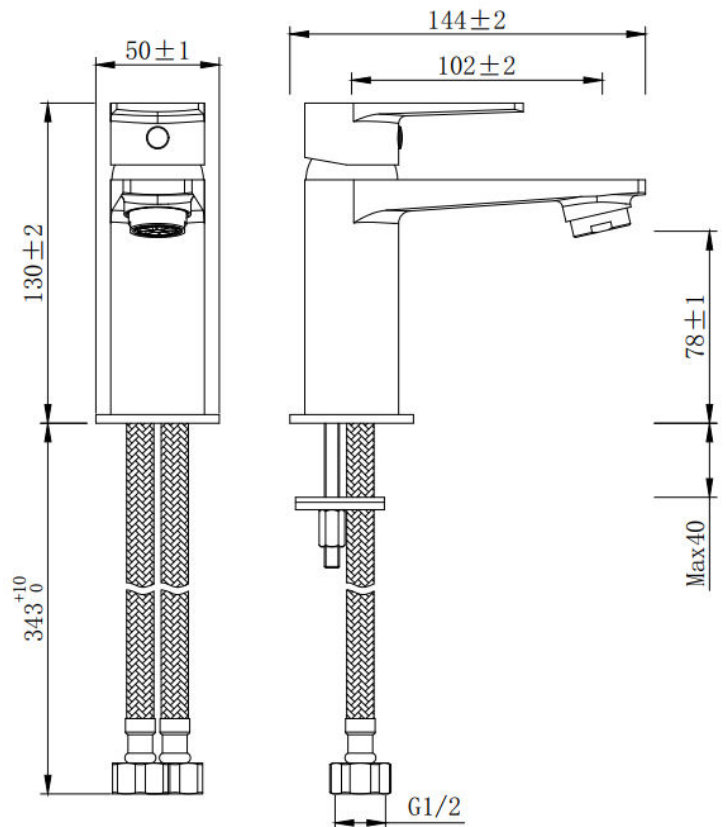

TECHNICAL DATA SHEET

Product Code: 138196

Product Description: Iflo Ottawa Mini Single Lever Monobloc

Basin Mixer - Chrome

Product Specification

Material:

Solid brass with a duraglam chrome finish

Fittings:

Do not clean with abrasive cleaning products

WRAS approved

Cold start

Lever style handles for ease of use

Pressure (bar)	Flow rate (l/m)		
	Cold	Hot	Mixer
0.3	1.62	2.19	2.81
0.4	2.90	3.24	3.79
0.5	3.29	4.01	4.50
1	4.73	5.74	6.38
1.5	5.82	7.05	7.79
2	6.71	8.14	9.02
3	8.15	9.98	11.12
4	9.62	11.46	13.02
5	10.69	12.79	14.59