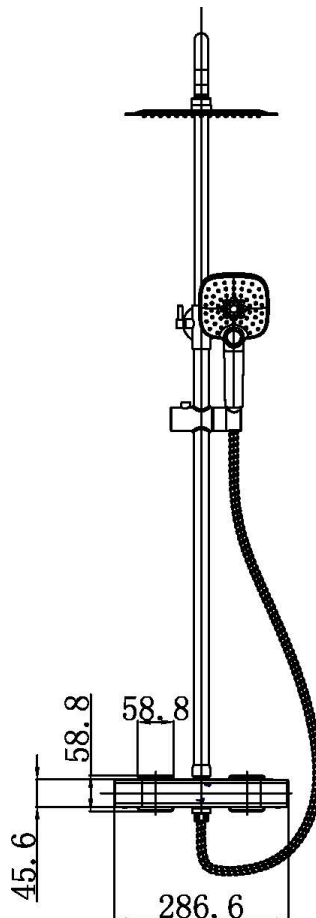

TECHNICAL DATA SHEET

Product Code: 151888

Product Description:

Iflo Ottawa TwoWay Thermostatic Shower Black

Product Specification

Material:

Solid brass with a high quality black finish

Connections

15mm Compression

Systems:

Suitable for high or low pressure systems

0.2 - 5.0 Bar

If more than 5.0 Bar - a pressure reducing valve must be fitted

Pre-Set to 38°C

Additional Information

Always inspect before installation

Do not clean with abrasive cleaning products

WRAS approved

Pressure (Bar)	Flow Rate (Litres per Minute)	
	Handset	Overhead
0.5BAR	4.07	4.95
1.0BAR	6.05	7.82
1.5BAR	7.68	9.68
2.0BAR	8.88	11.32
2.5BAR	10.13	12.67
3.0BAR	11.43	14.03
3.5BAR	12.35	15.02
4.0BAR	13.03	16.12
4.5BAR	13.98	17.12
5.0BAR	14.68	17.98