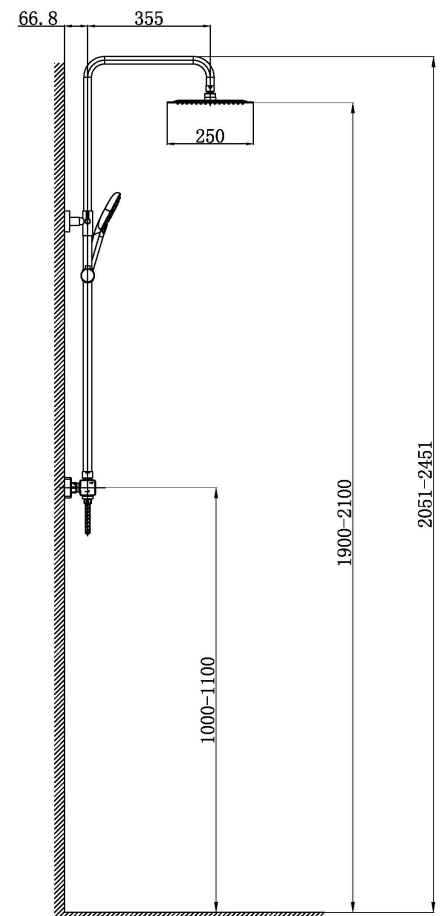

Pressure (Bar)	Flow Rate (Litres per Minute)	
	Handset	Overhead
0.5BAR	4.07	4.95
1.0BAR	6.05	7.82
1.5BAR	7.68	9.68
2.0BAR	8.88	11.32
2.5BAR	10.13	12.67
3.0BAR	11.43	14.03
3.5BAR	12.35	15.02
4.0BAR	13.03	16.12
4.5BAR	13.98	17.12
5.0BAR	14.68	17.98