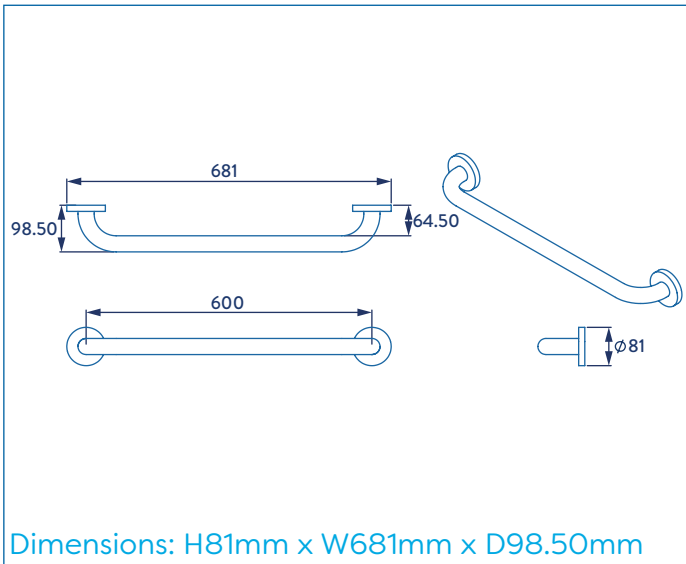

GUARANTEE

Consumer Statutory Rights Apply

Travis Perkins Trading Company
Lodge Way House
Lodge Way
Harlestone Road
Northampton
NN5 7UG
Web: www.iflo.co.uk

Date Created:16/05/18 | REV 001