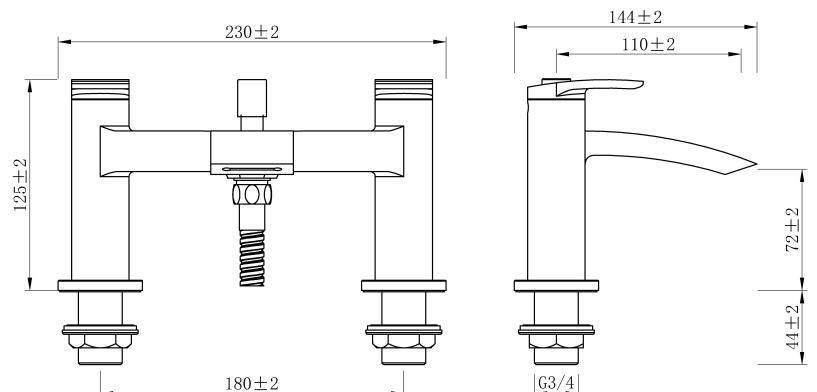

TECHNICAL DATA SHEET

Product Code: 151794

Product Description: IFLO TAY BATH SHOWER MIXER NO WASTE

Product Specification

Material:
Solid brass with a duraglam chrome finish

Fittings:
Brass Back nuts

Systems:
Suitable for high and low pressure systems
Suitable for Gravity fed systems
Suitable for Unvented systems
Suitable for Combi boilers

Additional Information

Always inspect before installation

Do not clean with abrasive cleaning products

WRAS approved

Lever style handles for ease of use

| Pressure(bar) | Flow Rate(L/Min) |
|---------------|------------------|
| 0.3 | 15.2 |
| 0.4 | 18.9 |
| 0.5 | 21.4 |
| 0.6 | 24.3 |
| 0.7 | 27.6 |
| 0.8 | 32.1 |
| 0.9 | 35.2 |
| 1 | 37.4 |
| 2 | 52.8 |
| 3 | 65.7 |