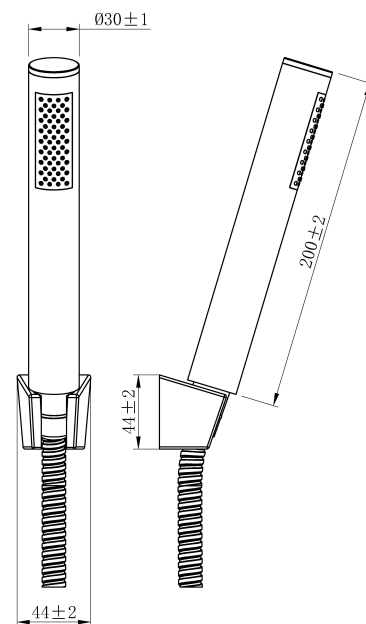

TECHNICAL DATA SHEET

Product Code: 151794

Product Description: IFLO TAY BATH SHOWER MIXER NO WASTE

Product Specification

Material:
Solid brass with a duraglam chrome finish

Fittings:
Brass Back nuts

Systems:
Suitable for high and low pressure systems
Suitable for Gravity fed systems
Suitable for Unvented systems
Suitable for Combi boilers

Additional Information

Always inspect before installation

Do not clean with abrasive cleaning products

WRAS approved

Lever style handles for ease of use

| Pressure(bar) | Flow Rate(L/Min) |
|---------------|------------------|
| 0.3 | 15.2 |
| 0.4 | 18.9 |
| 0.5 | 21.4 |
| 0.6 | 24.3 |
| 0.7 | 27.6 |
| 0.8 | 32.1 |
| 0.9 | 35.2 |
| 1 | 37.4 |
| 2 | 52.8 |
| 3 | 65.7 |