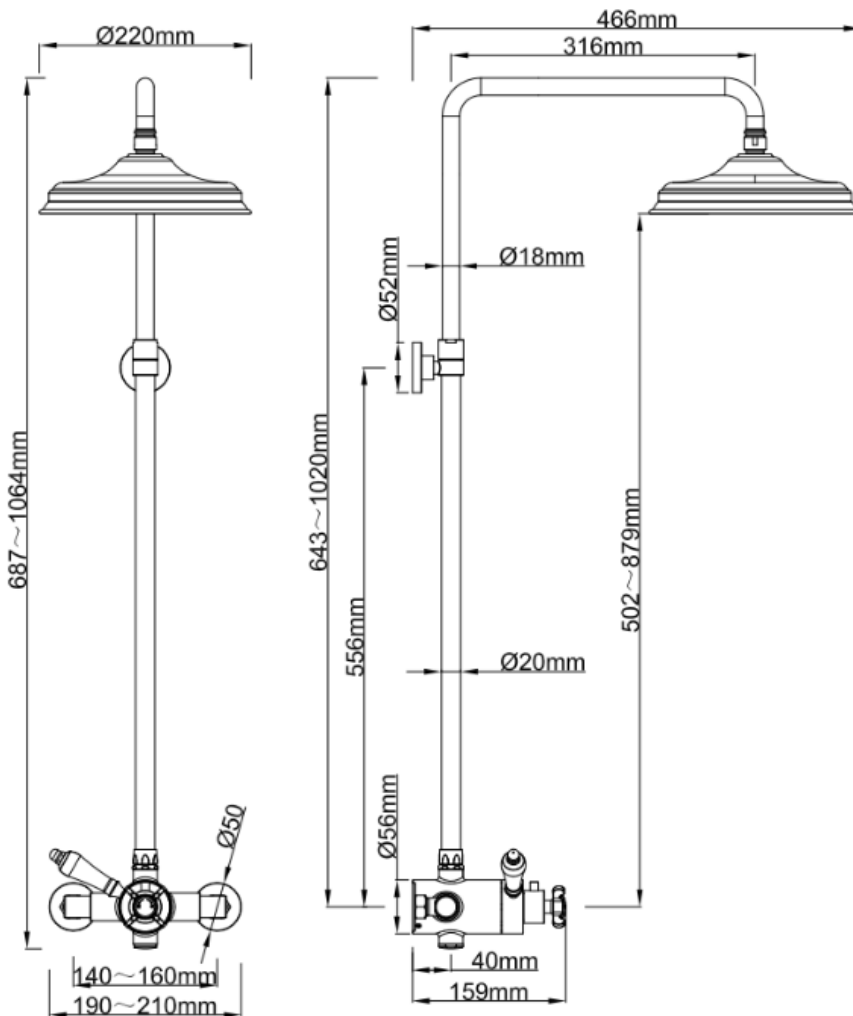

TECHNICAL DATA SHEET

Product Code:483839

Product Description:iflo Wetherley Thermostatic Mixer Shower

Product Specification

Material:

Additional Information

Always inspect before installation

Do not clean with abrasive cleaning products

TECHNICAL DATA SHEET