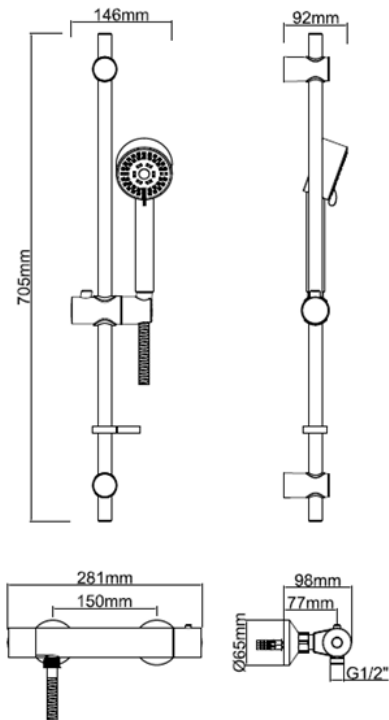

TECHNICAL DATA SHEET

Technical Drawings

Guarantee: 6 year

EU GPSR Single Point of Contact: Product.compliance@highbournegroup.co.uk