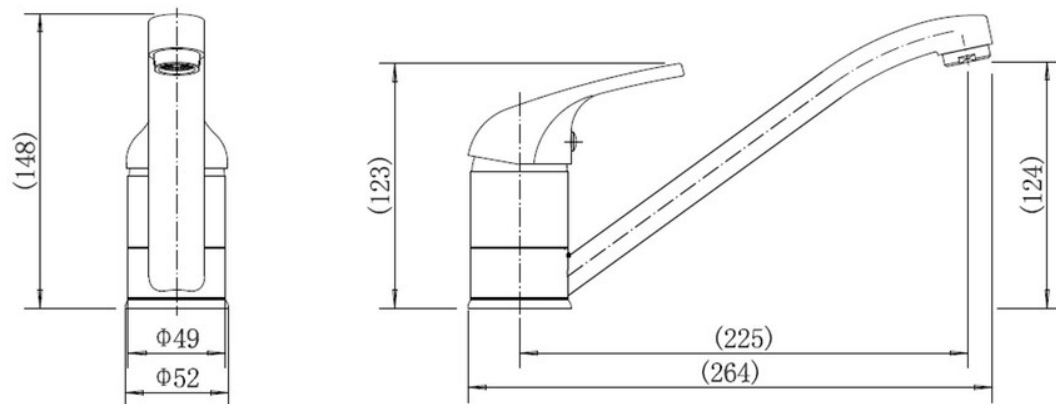

Overall Height (mm)	148
Spout Reach (mm)	264
Spout Height (mm)	124
Spout Rotation Range	360°
Handle Type	Single Lever
Colour	Chrome
Bar Pressure Suitability	All Pressure
Min. Bar Pressure	0.2
Max. Bar Pressure	6.5
Mixed Flow Rate at 3 Bar Pressure (l/min)	19.6
Flow Type	Single flow
Recommended Hot Water Temperature	46°C
Maximum Hot Water Temperature	70°C
Handle Control	Half Turn
Centre Distance (mm)	-
Cartridge Type	Ceramic Disc Cartridge
Aerator Type	Honeycomb Aerator
Inlet Pipes	Stainless Flexible Hoses
Anti-Splash Spout	Yes
Pull Out Spray	No
WRAS Approved	Yes
Product Code	TMO40CM/
Barcode	5015834051802

AQUAMONO SINGLE LEVER TAP CHROME

TMO40CM/

Technical Drawing

Date of download: March 09, 2026

AGA Rangemaster continuously seeks improvements in specification, design and production of products and thus, alterations take place periodically. Whilst every effort is made to produce up to date resources, the information included here is intended as a guide. Always refer to the installation instructions when fitting, installation work should be completed by a professional tradesman.