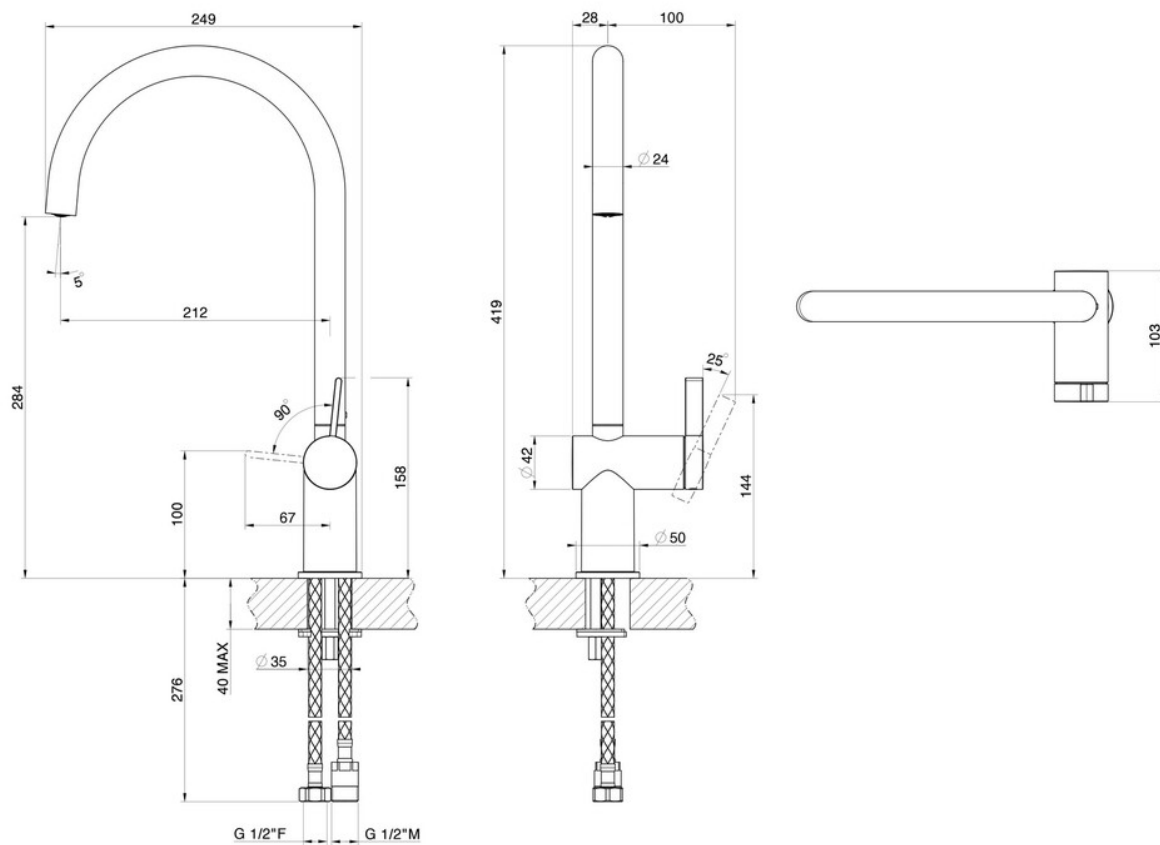

Technical Drawing

Date of download: March 05, 2026

AGA Rangemaster continuously seeks improvements in specification, design and production of products and thus, alterations take place periodically. Whilst every effort is made to produce up to date resources, the information included here is intended as a guide. Always refer to the installation instructions when fitting, installation work should be completed by a professional tradesman.