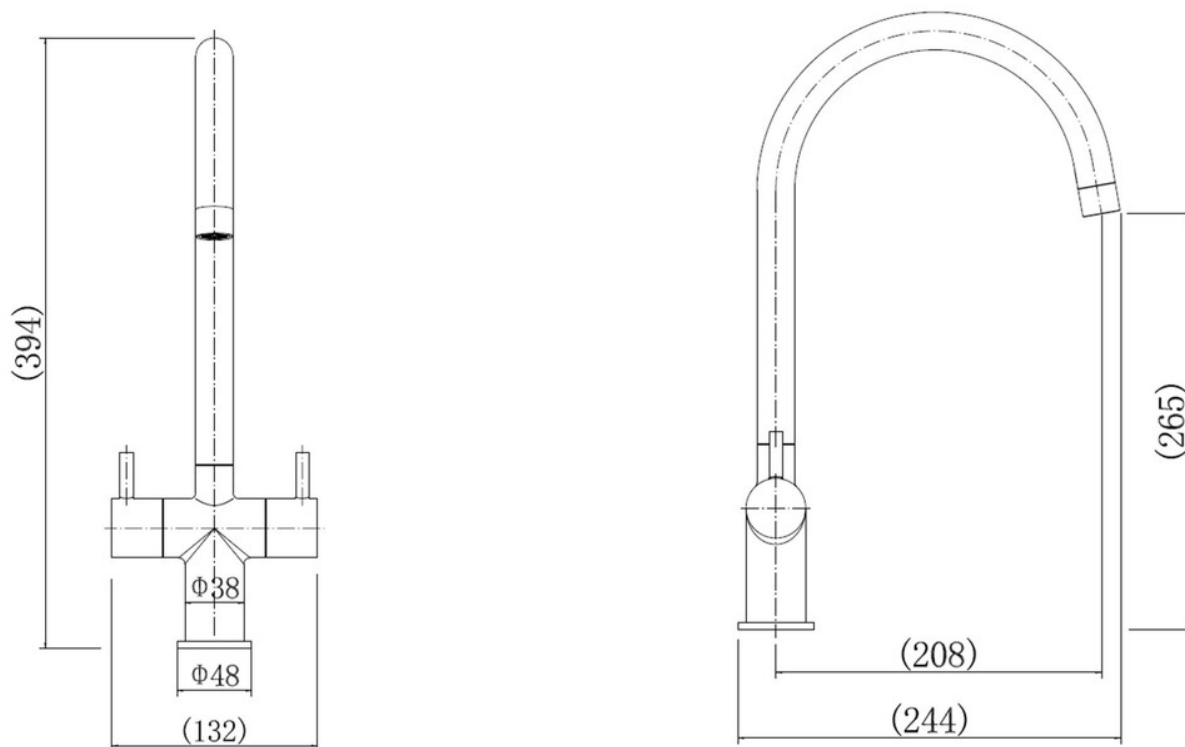

AQUASWAN DUAL LEVER TAP CHROME

TSW1CM/

Aquaswan features a tall sweeping 'swan' spout which is complemented with a contemporary pin handle design. Available in dual lever or single lever options.

- Dual lever handle design
- Featuring an anti-splash spout with honeycomb aerator design which mixes air with water to emit a water flow with no splash
- Suitable for all pressure water systems
- Single flow spout
- WRAS approved

Overall Height (mm)	394
Spout Reach (mm)	244
Spout Height (mm)	265
Spout Rotation Range	360°
Handle Type	Dual Lever
Colour	Chrome
Bar Pressure Suitability	All Pressure
Min. Bar Pressure	0.2
Max. Bar Pressure	6.5
Mixed Flow Rate at 3 Bar Pressure (l/min)	24.1
Flow Type	Single flow
Recommended Hot Water Temperature	38°C
Maximum Hot Water Temperature	70°C
Handle Control	Quarter Turn
Centre Distance (mm)	-
Cartridge Type	Ceramic Disc Cartridge
Aerator Type	Honeycomb Aerator
Inlet Pipes	Stainless Flexible Hoses
Anti-Splash Spout	Yes
Pull Out Spray	No
WRAS Approved	Yes
Product Code	TSW1CM/
Barcode	5015834051758

AQUASWAN DUAL LEVER TAP CHROME

TSW1CM/

Technical Drawing

Date of download: March 09, 2026

AGA Rangemaster continuously seeks improvements in specification, design and production of products and thus, alterations take place periodically. Whilst every effort is made to produce up to date resources, the information included here is intended as a guide. Always refer to the installation instructions when fitting, installation work should be completed by a professional tradesman.