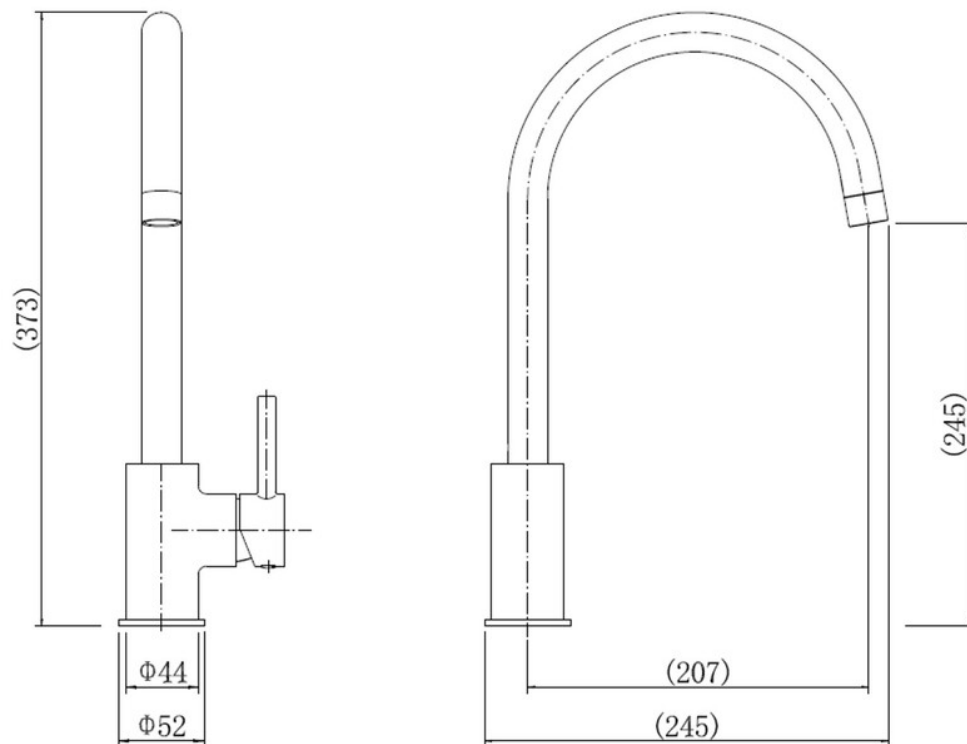

AQUASWAN SINGLE LEVER TAP CHROME

TSWSL1CM/

Aquaswan features a tall sweeping 'swan' spout which is complemented with a contemporary pin handle design. Available in dual lever or single lever options.

- Single lever handle design
- Featuring an anti-splash spout with honeycomb aerator design which mixes air with water to emit a water flow with no splash
- Suitable for all pressure water systems
- Single flow spout
- WRAS approved

Overall Height (mm)	373
Spout Reach (mm)	245
Spout Height (mm)	245
Spout Rotation Range	360°
Handle Type	Single Lever
Colour	Chrome
Bar Pressure Suitability	All Pressure
Min. Bar Pressure	0.2
Max. Bar Pressure	6.5
Mixed Flow Rate at 3 Bar Pressure (l/min)	15.4
Flow Type	Single flow
Recommended Hot Water Temperature	38°C
Maximum Hot Water Temperature	70°C
Handle Control	Half Turn
Centre Distance (mm)	-
Cartridge Type	Ceramic Disc Cartridge
Aerator Type	Honeycomb Aerator
Inlet Pipes	Stainless Flexible Hoses
Anti-Splash Spout	Yes
Pull Out Spray	No
WRAS Approved	Yes
Product Code	TSWSL1CM/
Barcode	5015834051765

AQUASWAN SINGLE LEVER TAP CHROME

TSWSL1CM/

Technical Drawing

Date of download: March 09, 2026

AGA Rangemaster continuously seeks improvements in specification, design and production of products and thus, alterations take place periodically. Whilst every effort is made to produce up to date resources, the information included here is intended as a guide. Always refer to the installation instructions when fitting, installation work should be completed by a professional tradesman.