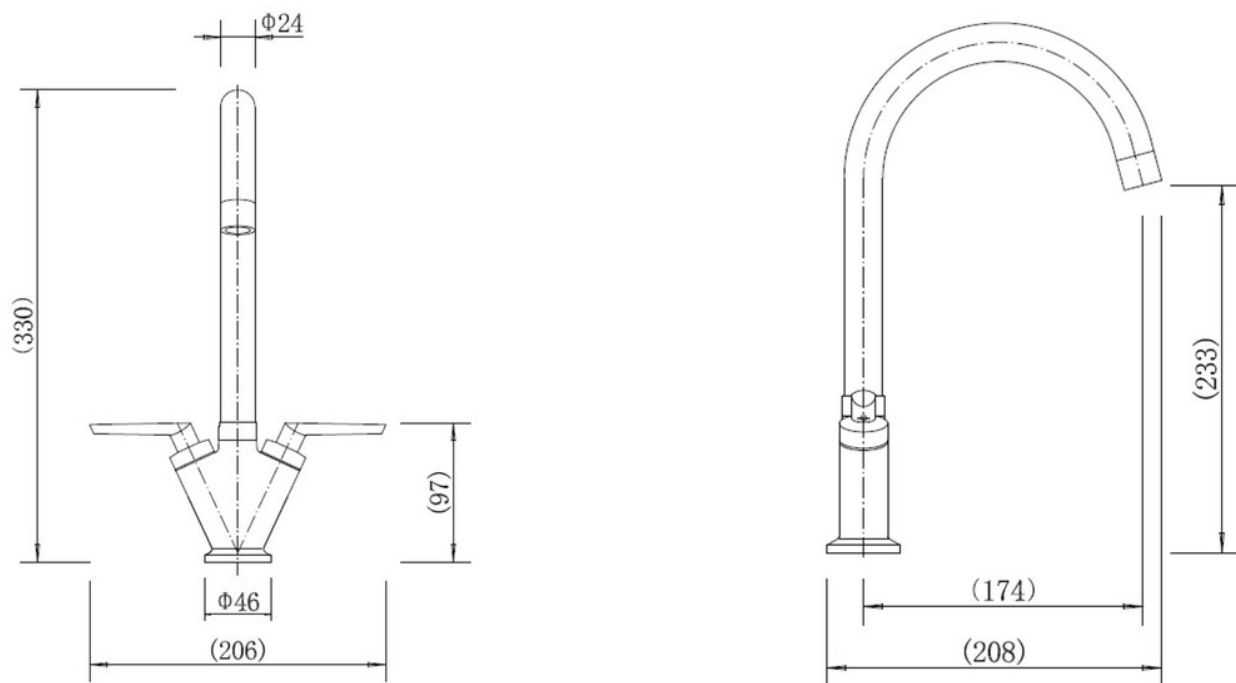

Technical Drawing

Date of download: March 09, 2026

AGA Rangemaster continuously seeks improvements in specification, design and production of products and thus, alterations take place periodically. Whilst every effort is made to produce up to date resources, the information included here is intended as a guide. Always refer to the installation instructions when fitting, installation work should be completed by a professional tradesman.