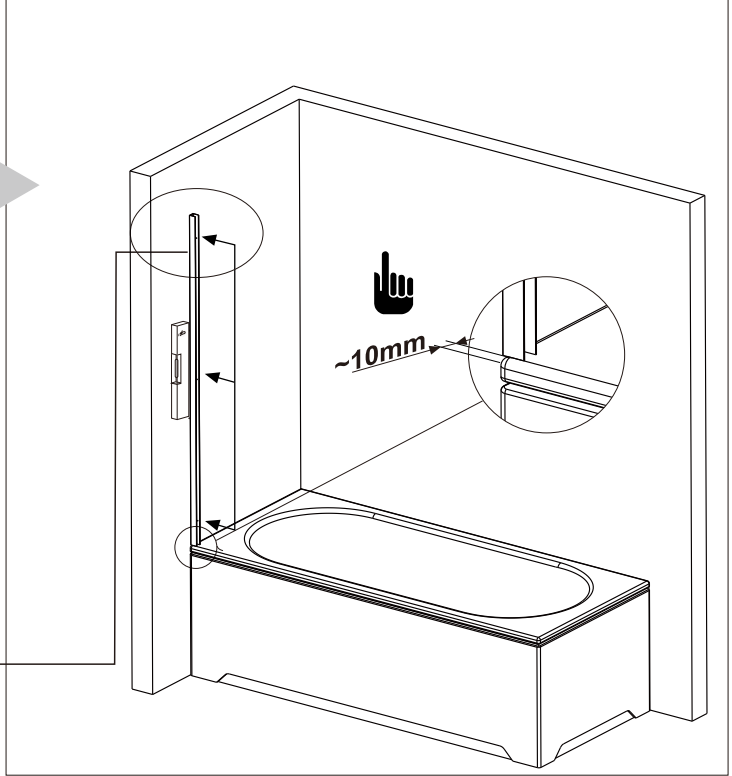

## TOOLS REQUIRED

DESCRIPTION	PART IMAGE	DESCRIPTION	PART IMAGE
Tape measure		Drill	
Spirit level		Flat-head Screwdriver	
Pencil		Cross head Screwdriver	 PZ1
Ø6mm Drill bit		Mallet	
Ø2.5mm Drill bit		Silicone Sealant	

 This product is heavy and may require two people to install.

1

2

Glass screen print on the outside.

2

3

4