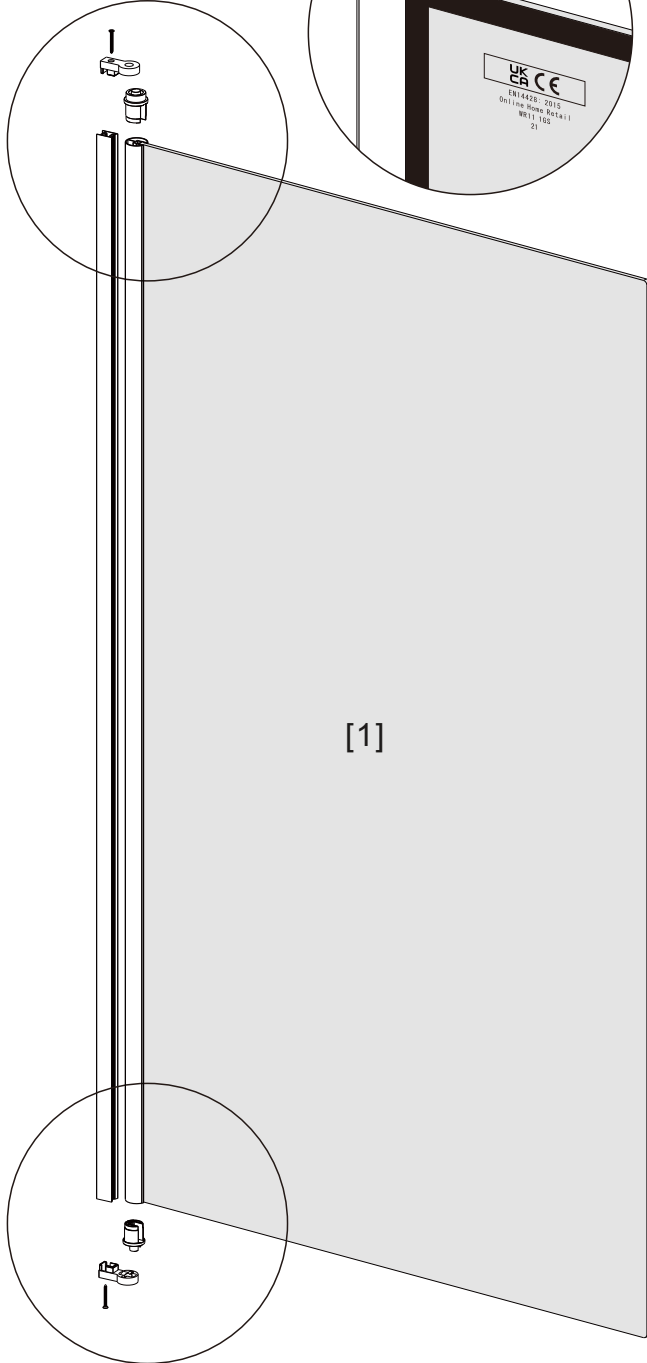

2

Glass screen print on the outside.