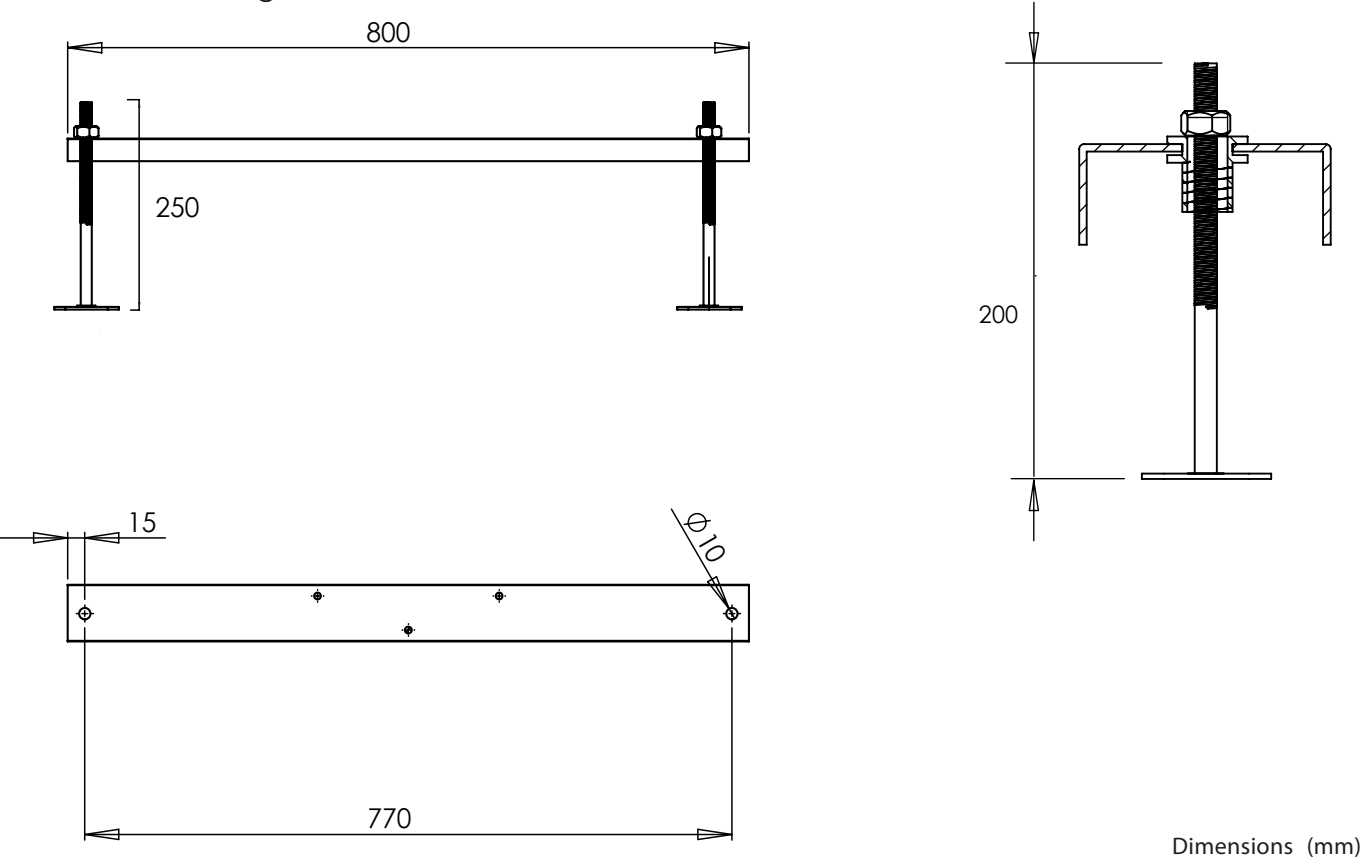

Technical drawing