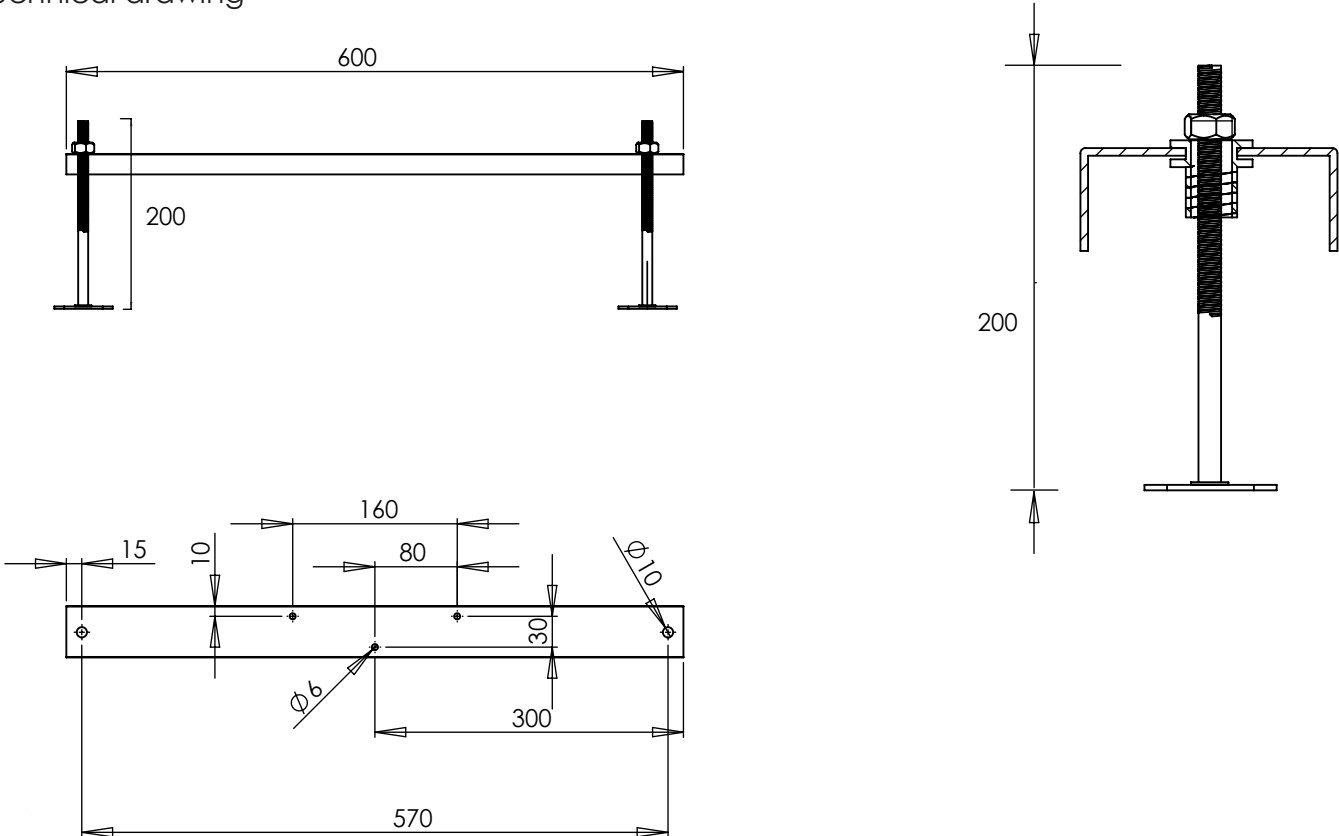

Metal Support 60 - Bath 70

Product code

890005990600000

Qty

2Pcs

Technical drawing

Dimensions (mm)

Metal Support 66 - Bath 75/80

Product code

890006990600000

Qty

2Pcs

Technical drawing

Dimensions (mm)

Metal Support 80 - Bath 90

Product code

80 U -1 Pcs

60 U -1 Pcs

Technical drawing

Dimensions (mm)

Metal support 60 C-D BATH BTW BUILTIN 170X75 WHITE

Product code

890015990600000

Qty

60 C -2 Pcs

Technical drawing

Dimensions (mm)