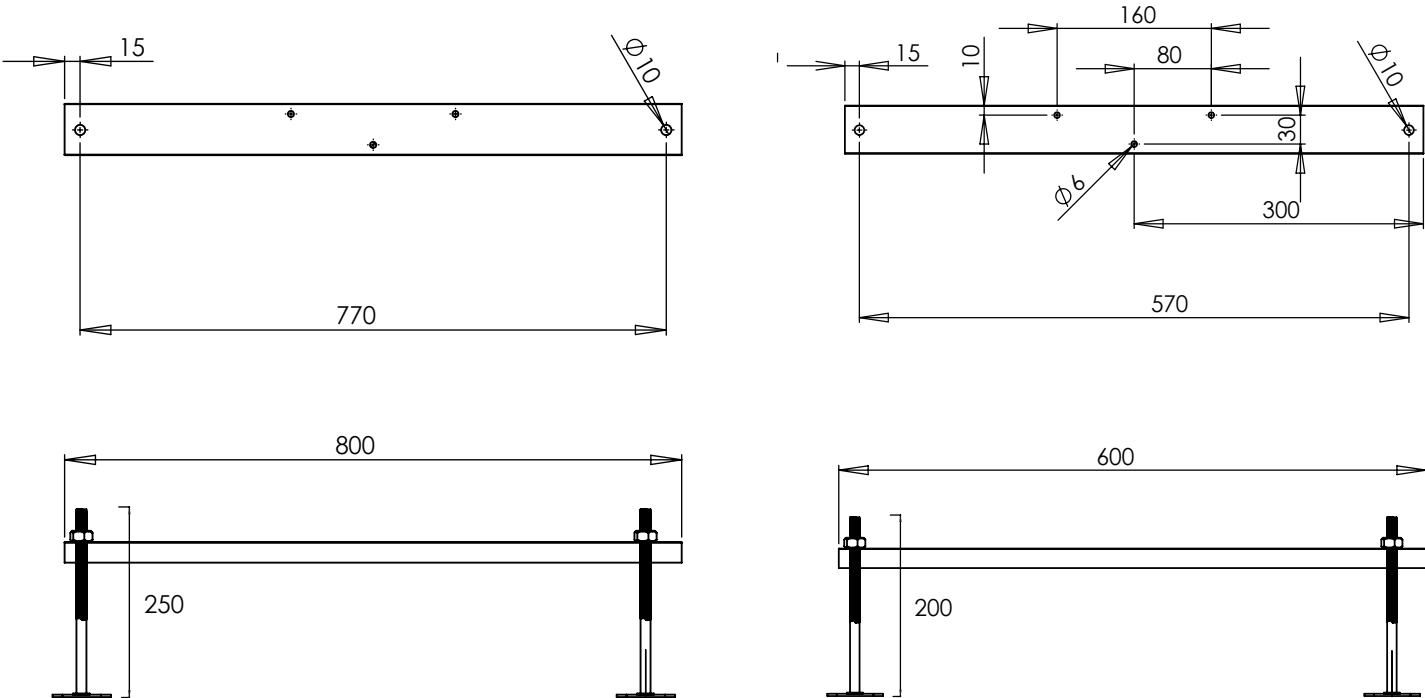

Product code

890006990600000

Qty

2Pcs

Technical drawing

Dimensions (mm)

Metal Support 80 - Bath 90

Product code

890007990600000

Qty

2Pcs

Technical drawing

Metal Support - CLEO BATH RH/LH

Product code

890008990600000

Qty

80 U -1 Pcs

60 U -1 Pcs

Technical drawing

Dimensions (mm)

Metal support 60 C-D BATH BTW BUILTIN 170X75 WHITE

Product code

890015990600000

Qty

60 C -2 Pcs

Technical drawing

Dimensions (mm)