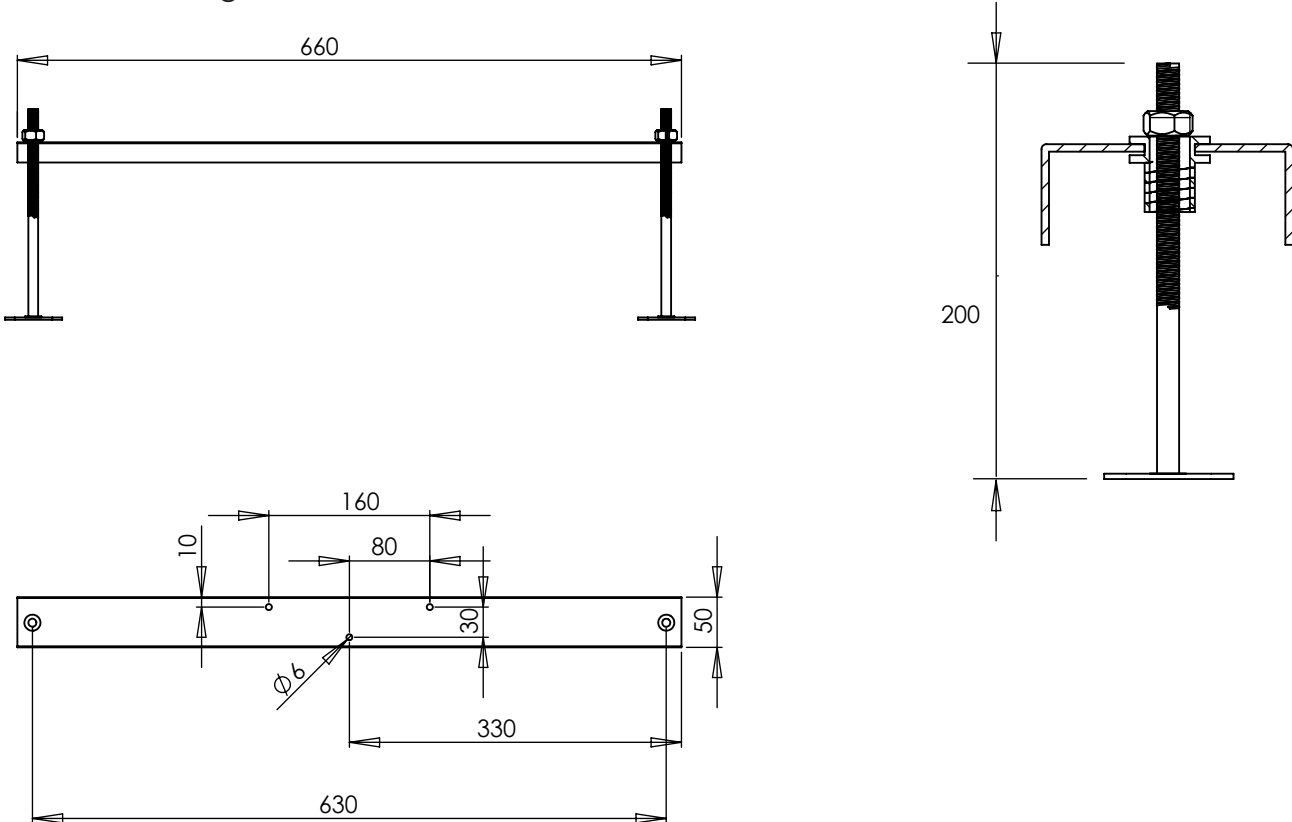

Metal Support 60 - Bath 70

Product code

890005990600000

Qty

2Pcs

Technical drawing

Dimensions (mm)

Metal Support 66 - Bath 75/80

Product code

890006990600000

Qty

2Pcs

Technical drawing

Dimensions (mm)

Metal Support 80 - Bath 90

Product code

80 U -1 Pcs

60 U -1 Pcs

Technical drawing

Dimensions (mm)

Metal support 60 C-D BATH BTW BUILTIN 170X75 WHITE

Product code

890015990600000

Qty

60 C -2 Pcs

Technical drawing

Dimensions (mm)