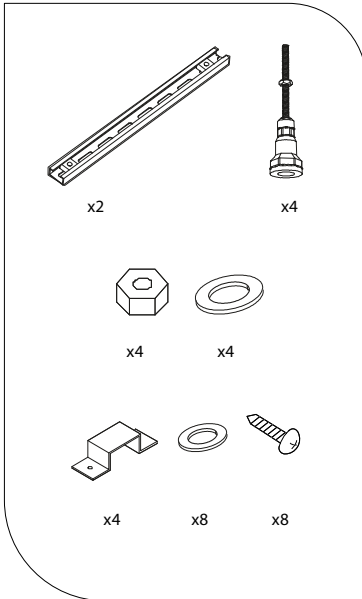

Product code

890006990600000

Qty

2Pcs

Technical drawing

Dimensions (mm)

Metal Support 80 - Bath 90

Product code

890007990600000

Qty

2Pcs

Technical drawing

Metal Support - CLEO BATH RH/LH

Product code

890008990600000

Qty

80 U -1 Pcs

60 U -1 Pcs

Technical drawing

Dimensions (mm)

Metal support 60 C-D BATH BTW BUILTIN 170X75 WHITE

Product code

890015990600000

Qty

60 C -2 Pcs

Technical drawing

Dimensions (mm)