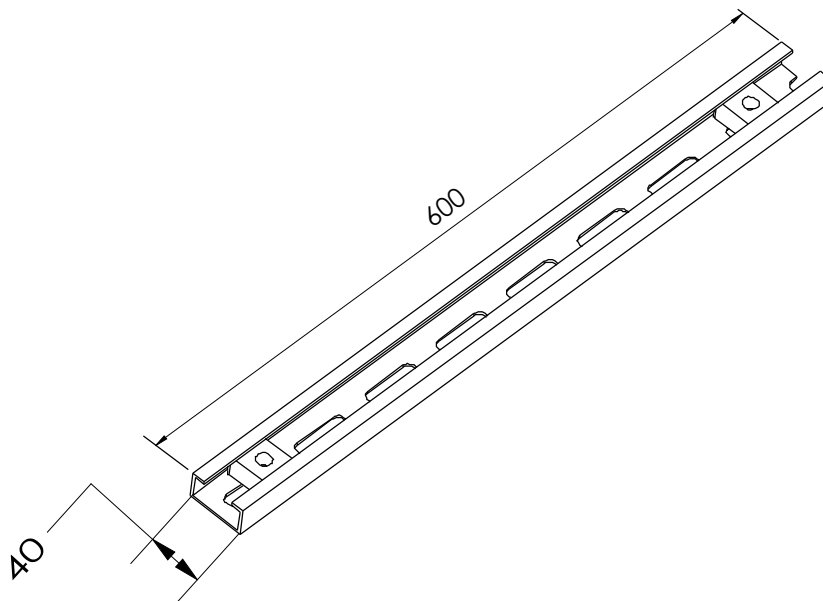

Metal Support 60 - Bath 70

Product code

890005990600000

Qty

2Pcs

Technical drawing

Dimensions (mm)

Metal Support 66 - Bath 75/80

Product code

890006990600000

Qty

2Pcs

Technical drawing

Dimensions (mm)

Metal Support 80 - Bath 90

Product code

80 U -1 Pcs

60 U -1 Pcs

Technical drawing

Dimensions (mm)

Metal support 60 C-D BATH BTW BUILTIN 170X75 WHITE

Product code

890015990600000

Qty

60 C -2 Pcs

Technical drawing

Dimensions (mm)