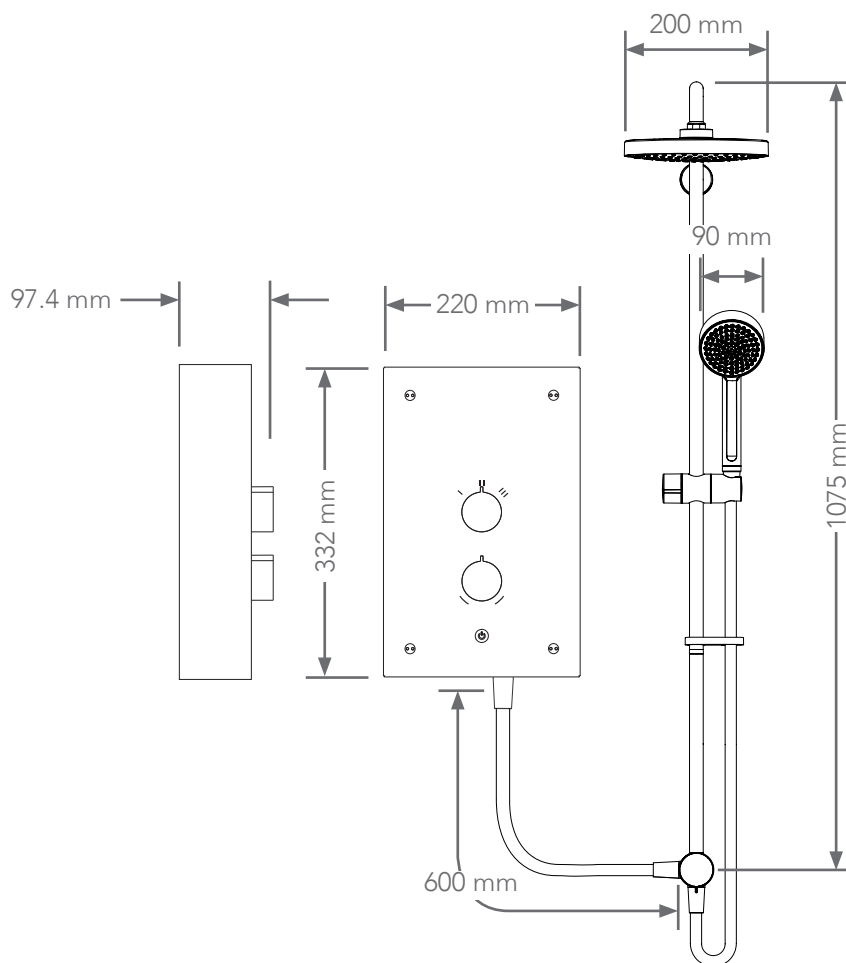

Terminal Block connections: Maximum 16mm²

Water entry points: Left (rising, falling & rear)

Cable entry points: Left (rising, falling & rear)

Inlet connections: 15 mm brass, compression

Outlet connections: ½" BSP Male

Safety Features

Phased shutdown: Yes

Factory set to safe max temp: Yes, Factory set at 48°C

Mira Sensi-flo™: Yes

Accessories

Wide range of accessories available at www.mirashowers.co.uk

Approvals

BEAB approved

Kiwa certified

WRAS approved (Water Regulations Advisory Scheme)

Intertek

Dimensions

To download other resources, and for more information and advice on our products just visit: www.mirashowers.co.uk