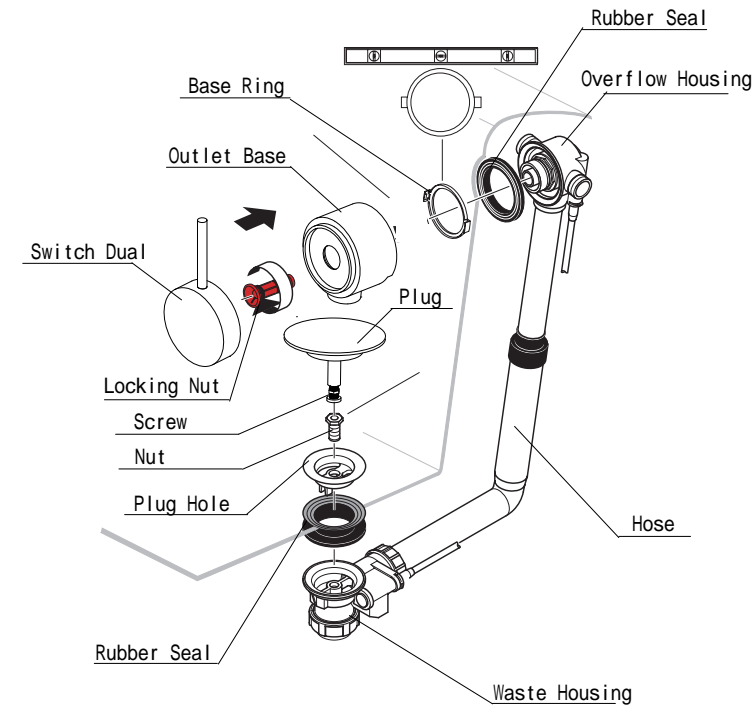

## Installation Guide

Prior to installation, please check that your plumbing system is adequate and that all pipes have been sufficiently flushed through.

1. Take off the plug hole, nut and washer from the waste housing.
2. Put the rubber seal into the waste hole of bath and connect the housing to the seal and bath.
3. Using the screw, secure the plug hole to the housing.
4. Remove the dual handle, locking nut and overflow outlet base from the overflow housing.
5. Put the rubber seal into the overflow hole of the bath and connect the overflow housing.
6. Using the locking nut, lock the body and then assemble the dual handle.