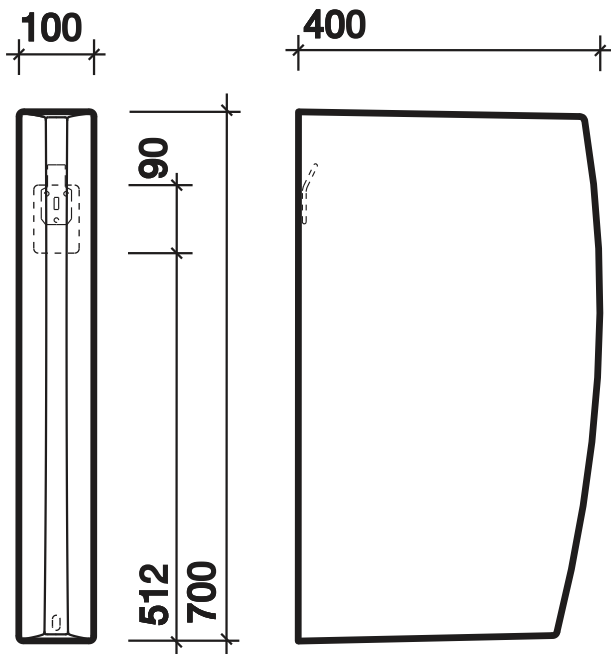

urinal division

For use with all Twyford urinals.

to specify/order:

Please use the product reference shown below.

Urinal division, including fixings **VC7051WH**

material

Vitreous china.

colours

White WH.

Urinal division

All measurements shown are in millimetres. Drawing sizes are not to scale.

Hotels

Education

Commercial

Twyford
Geberit Group

345