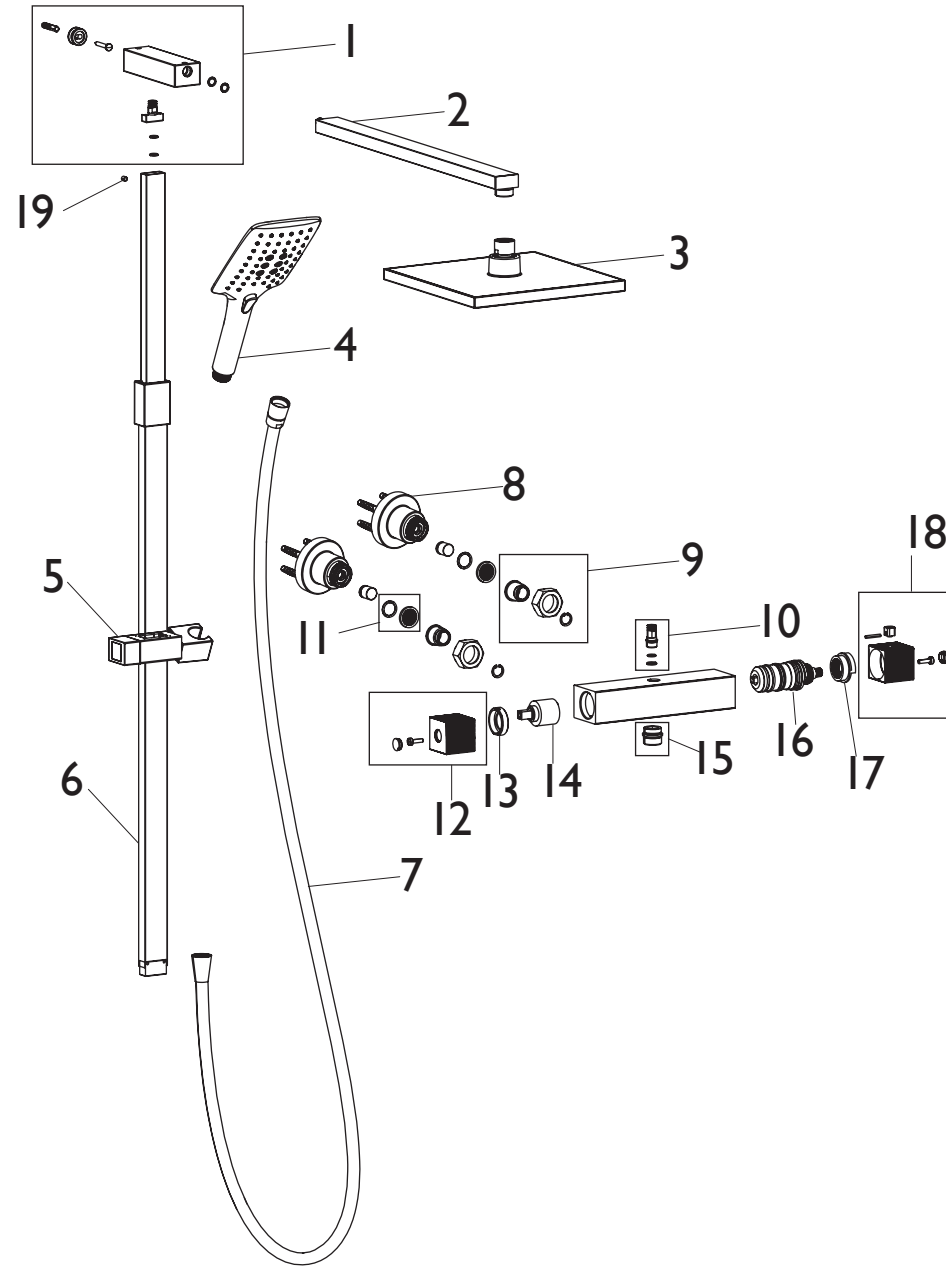

Product Code: QD SHXDIVFF C

Revision: D4

1	Wall Bracket
2	Shower Arm
3	Shower Rose
4	Handset
5	Slider
6	Riser Rail
7	Shower Hose
8	Wall Mount Fixing
9	Backnut
10	Seal Kit
11	Filter
12	Flow Handle
13	Retaining Nut
14	Diverter
15	Hose Connector
16	Thermostatic Cartridge
17	Handle Ring
18	Thermostatic Handle
19	Grub Screw