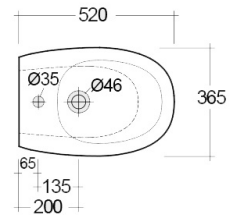

RAK-MORNING-COMFORT HEIGHT 42CM

Bidets | Back To Wall

RAK
CERAMICS

22.5 Kg.

TECHNICAL SPECIFICATIONS

| | |
|-------------|--------------|
| Suite: | RAK-MORNING |
| Type: | Back To Wall |
| Dimensions: | 365 x 520 mm |
| Weight: | 20 Kg |
| Color: | Alpine White |

| Code | Name |
|---------------|---------------------------------|
| MORBD2015AWHA | MORNING BIDET BACK TO WALL 52CM |

Dimensions: All dimensions in mm. Tolerance of vitreous china & fireclay items: $\pm 5\%$ for below 200mm and $\pm 3\%$ for above 200mm; for all other items tolerance $\pm 1\%$. Note: Due to a continuing development program to improve design and performance, the manufacturer reserves all rights to vary specifications without prior information. Please note accessories are for photographic use only.