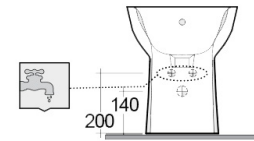

RAK-MORNING-COMFORT HEIGHT 42CM

Bidets | Back To Wall

RAK
CERAMICS

22.5 Kg.

TECHNICAL SPECIFICATIONS

| | |
|-------------|--------------|
| Suite: | RAK-MORNING |
| Type: | Back To Wall |
| Dimensions: | 365 x 520 mm |
| Weight: | 20 Kg |
| Color: | Alpine White |

| Code | Name |
|---------------|---------------------------------|
| MORBD2015AWHA | MORNING BIDET BACK TO WALL 52CM |

Dimensions: All dimensions in mm. Tolerance of vitreous china & fireclay items: $\pm 5\%$ for below 200mm and $\pm 3\%$ for above 200mm; for all other items tolerance $\pm 1\%$. Note: Due to a continuing development program to improve design and performance, the manufacturer reserves all rights to vary specifications without prior information. Please note accessories are for photographic use only.