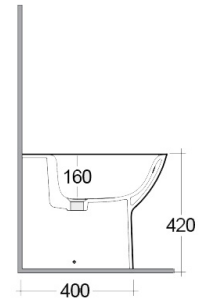

RAK-MORNING-COMFORT HEIGHT 42CM

Bidets | Back To Wall

RAK
CERAMICS

22.5 Kg.

TECHNICAL SPECIFICATIONS

| | |
|-------------|--------------|
| Suite: | RAK-MORNING |
| Type: | Back To Wall |
| Dimensions: | 365 x 520 mm |
| Weight: | 20 Kg |
| Color: | Alpine White |

| Code | Name |
|---------------|---------------------------------|
| MORBD2015AWHA | MORNING BIDET BACK TO WALL 52CM |

Dimensions: All dimensions in mm. Tolerance of vitreous china & fireclay items: $\pm 5\%$ for below 200mm and $\pm 3\%$ for above 200mm; for all other items tolerance $\pm 1\%$. Note: Due to a continuing development program to improve design and performance, the manufacturer reserves all rights to vary specifications without prior information. Please note accessories are for photographic use only.