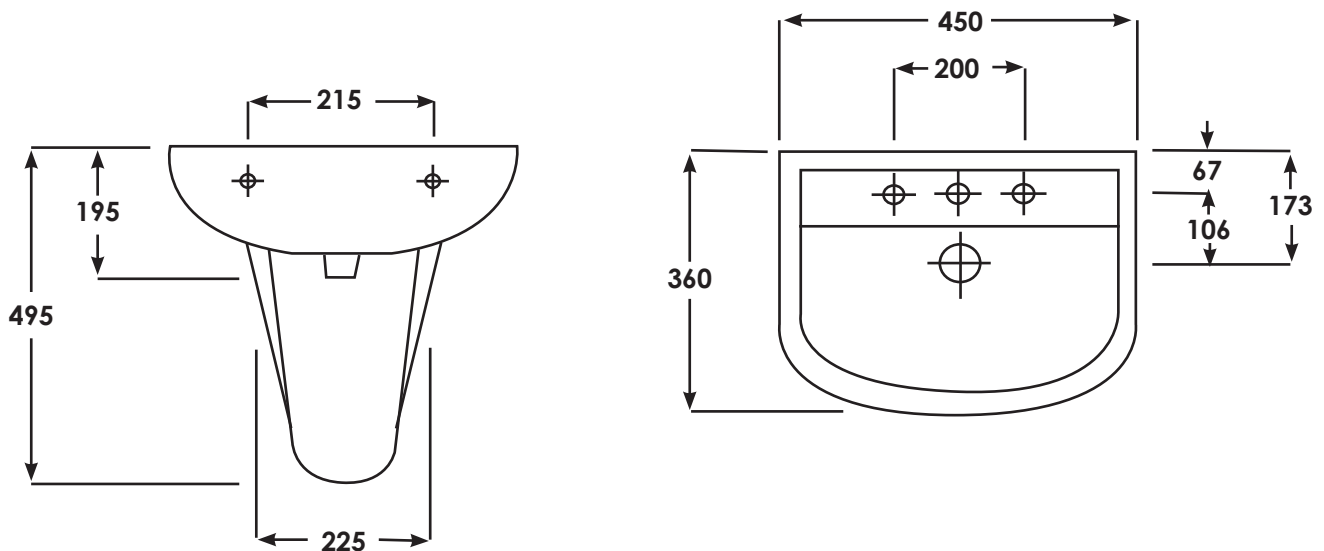

COMPACT

COMPACT 450mm Basin and Half Pedestal

RAK
CERAMICS

SPECIFICATION/CODE REFERENCE

Please use the reference codes shown below:

COM45BAS1
COM45BAS2
COMHPED

SIZE	450 x 360 x 495 mm
TAP HOLE	Single or Two Tap Hole
OVER FLOW	Over flow built-in
WASTE OUTLET	Ø45mm standard waste outlet
STANDARD	BS 3402 1S09001:2000
MATERIAL	Vitreous china
WEIGHT	18.60 kg
COLOURS	White
FIXINGS	Supplied with Fisher Fixings Bolts
WARRANTY	25 Years

Dimensions: All measurements are in millimeters and are subject to normal manufacturing variations.

Note: Due to a continuing development programme to improve design and performance, the manufacturer reserves all rights to vary specifications without prior informations. Please note accessories are for photographic use only.