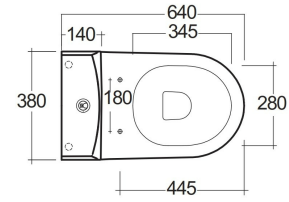

# RAK-DES - DESWC1146AWHA - W/HIDDEN FIXATIONS

Close Coupled | Water Closet

**RAK**  
CERAMICS

## Technical specifications

Dimensions:	640 x 380 mm
Weight:	30 Kg
Color:	Alpine White
Trap type:	P Trap & S Trap
Trapway type:	Concealed
Seat cover options:	Urea
Bowl shape:	Round
Soft close:	yes
Flush Type:	Dual Flush
Suites:	<a href="#">RAK-DES</a>

Code	Name
DESWC1146AWHA	RAK-DES RIMLESS BACK TO WALL CLOSE COUPLED WC 64 CM P & S TRAP
DESSC3901WH	RAK-DES SOFT CLOSE UREA SEAT COVER
DESSC3900WH	RAK-DES UREA SEAT COVER
SENWT1801AWHA	RAK-Sensation Side Inlet
SENWT1800AWHA	RAK-Sensation Water Tank with bottom inlet

Dimensions: All dimensions in mm. Tolerance of vitreous china & fireclay items:  $\pm 5\%$  for below 200mm and  $\pm 3\%$  for above 200mm; for all other items tolerance  $\pm 1\%$ . Note: Due to a continuing development program to improve design and performance, the manufacturer reserves all rights to vary specifications without prior information. Please note accessories are for photographic use only.