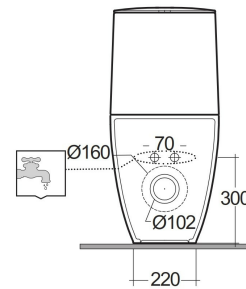

# RAK-DES - DESWC1146AWHA - W/HIDDEN FIXATIONS

Close Coupled | Water Closet

**RAK**  
CERAMICS

## Technical specifications

Dimensions:	640 x 380 mm
Weight:	30 Kg
Color:	Alpine White
Trap type:	P Trap & S Trap
Trapway type:	Concealed
Seat cover options:	Urea
Bowl shape:	Round
Soft close:	yes
Flush Type:	Dual Flush
Suites:	<a href="#">RAK-DES</a>

Code	Name
DESWC1146AWHA	RAK-DES RIMLESS BACK TO WALL CLOSE COUPLED WC 64 CM P & S TRAP
DESSC3901WH	RAK-DES SOFT CLOSE UREA SEAT COVER
DESSC3900WH	RAK-DES UREA SEAT COVER
SENWT1801AWHA	RAK-Sensation Side Inlet
SENWT1800AWHA	RAK-Sensation Water Tank with bottom inlet

Dimensions: All dimensions in mm. Tolerance of vitreous china & fireclay items:  $\pm 5\%$  for below 200mm and  $\pm 3\%$  for above 200mm; for all other items tolerance  $\pm 1\%$ . Note: Due to a continuing development program to improve design and performance, the manufacturer reserves all rights to vary specifications without prior information. Please note accessories are for photographic use only.