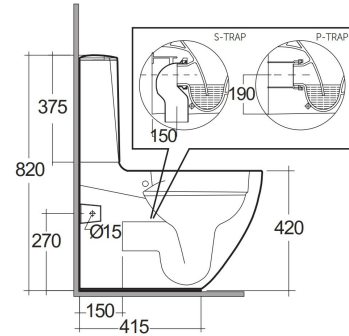

# RAK-DES - DESWC1146AWHA - W/HIDDEN FIXATIONS

Close Coupled | Water Closet

**RAK**  
CERAMICS

## Technical specifications

Dimensions:	640 x 380 mm
Weight:	30 Kg
Color:	Alpine White
Trap type:	P Trap & S Trap
Trapway type:	Concealed
Seat cover options:	Urea
Bowl shape:	Round
Soft close:	yes
Flush Type:	Dual Flush
Suites:	<a href="#">RAK-DES</a>

Code	Name
DESWC1146AWHA	RAK-DES RIMLESS BACK TO WALL CLOSE COUPLED WC 64 CM P & S TRAP
DESSC3901WH	RAK-DES SOFT CLOSE UREA SEAT COVER
DESSC3900WH	RAK-DES UREA SEAT COVER
SENWT1801AWHA	RAK-Sensation Side Inlet
SENWT1800AWHA	RAK-Sensation Water Tank with bottom inlet

Dimensions: All dimensions in mm. Tolerance of vitreous china & fireclay items:  $\pm 5\%$  for below 200mm and  $\pm 3\%$  for above 200mm; for all other items tolerance  $\pm 1\%$ . Note: Due to a continuing development program to improve design and performance, the manufacturer reserves all rights to vary specifications without prior information. Please note accessories are for photographic use only.