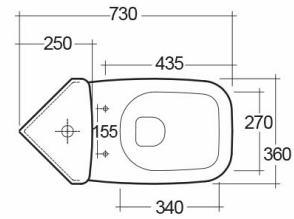

RAK-ORIGIN

Close Coupled | Water Closet

RAK
CERAMICS

Technical specifications

Dimensions:	730 x 360 mm
Weight:	31 Kg
Color:	Alpine White
Trap type:	P Trap
Trapway type:	Concealed
Seat cover options:	PP
Bowl shape:	Rounded Rectangle
Soft close:	yes
Quick remove seat cover:	yes
Dual flush:	yes
Suites:	RAK-ORIGIN

Code	Name
ORG11AWHA	ORIGIN WATER CLOSET CLOSE COUPLED P-TRAP 62CM
ORG04AWHA	ORIGIN WATER CLOSET TANK CORNER

Dimensions: All dimensions in mm. Tolerance of vitreous china & fireclay items: $\pm 5\%$ for below 200mm and $\pm 3\%$ for above 200mm; for all other items tolerance $\pm 1\%$. Note: Due to a continuing development program to improve design and performance, the manufacturer reserves all rights to vary specifications without prior information. Please note accessories are for photographic use only.