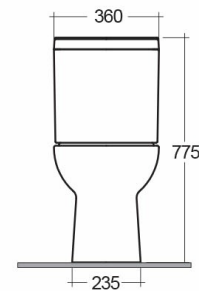

RAK-ORIGIN

Close Coupled | Water Closet

RAK
CERAMICS

Technical specifications

Dimensions:	730 x 360 mm
Weight:	31 Kg
Color:	Alpine White
Trap type:	P Trap
Trapway type:	Concealed
Seat cover options:	PP
Bowl shape:	Rounded Rectangle
Soft close:	yes
Quick remove seat cover:	yes
Dual flush:	yes
Suites:	RAK-ORIGIN

Code	Name
ORG11AWHA	ORIGIN WATER CLOSET CLOSE COUPLED P-TRAP 62CM
ORG04AWHA	ORIGIN WATER CLOSET TANK CORNER

Dimensions: All dimensions in mm. Tolerance of vitreous china & fireclay items: $\pm 5\%$ for below 200mm and $\pm 3\%$ for above 200mm; for all other items tolerance $\pm 1\%$. Note: Due to a continuing development program to improve design and performance, the manufacturer reserves all rights to vary specifications without prior information. Please note accessories are for photographic use only.