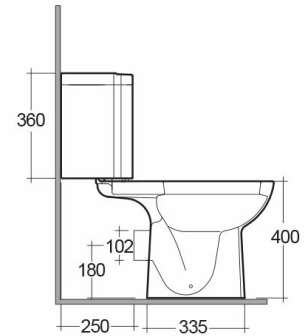

RAK-ORIGIN

Close Coupled | Water Closet

RAK
CERAMICS

Technical specifications

Dimensions:	730 x 360 mm
Weight:	31 Kg
Color:	Alpine White
Trap type:	P Trap
Trapway type:	Concealed
Seat cover options:	PP
Bowl shape:	Rounded Rectangle
Soft close:	yes
Quick remove seat cover:	yes
Dual flush:	yes
Suites:	RAK-ORIGIN

Code	Name
ORG11AWHA	ORIGIN WATER CLOSET CLOSE COUPLED P-TRAP 62CM
ORG04AWHA	ORIGIN WATER CLOSET TANK CORNER

Dimensions: All dimensions in mm. Tolerance of vitreous china & fireclay items: $\pm 5\%$ for below 200mm and $\pm 3\%$ for above 200mm; for all other items tolerance $\pm 1\%$. Note: Due to a continuing development program to improve design and performance, the manufacturer reserves all rights to vary specifications without prior information. Please note accessories are for photographic use only.