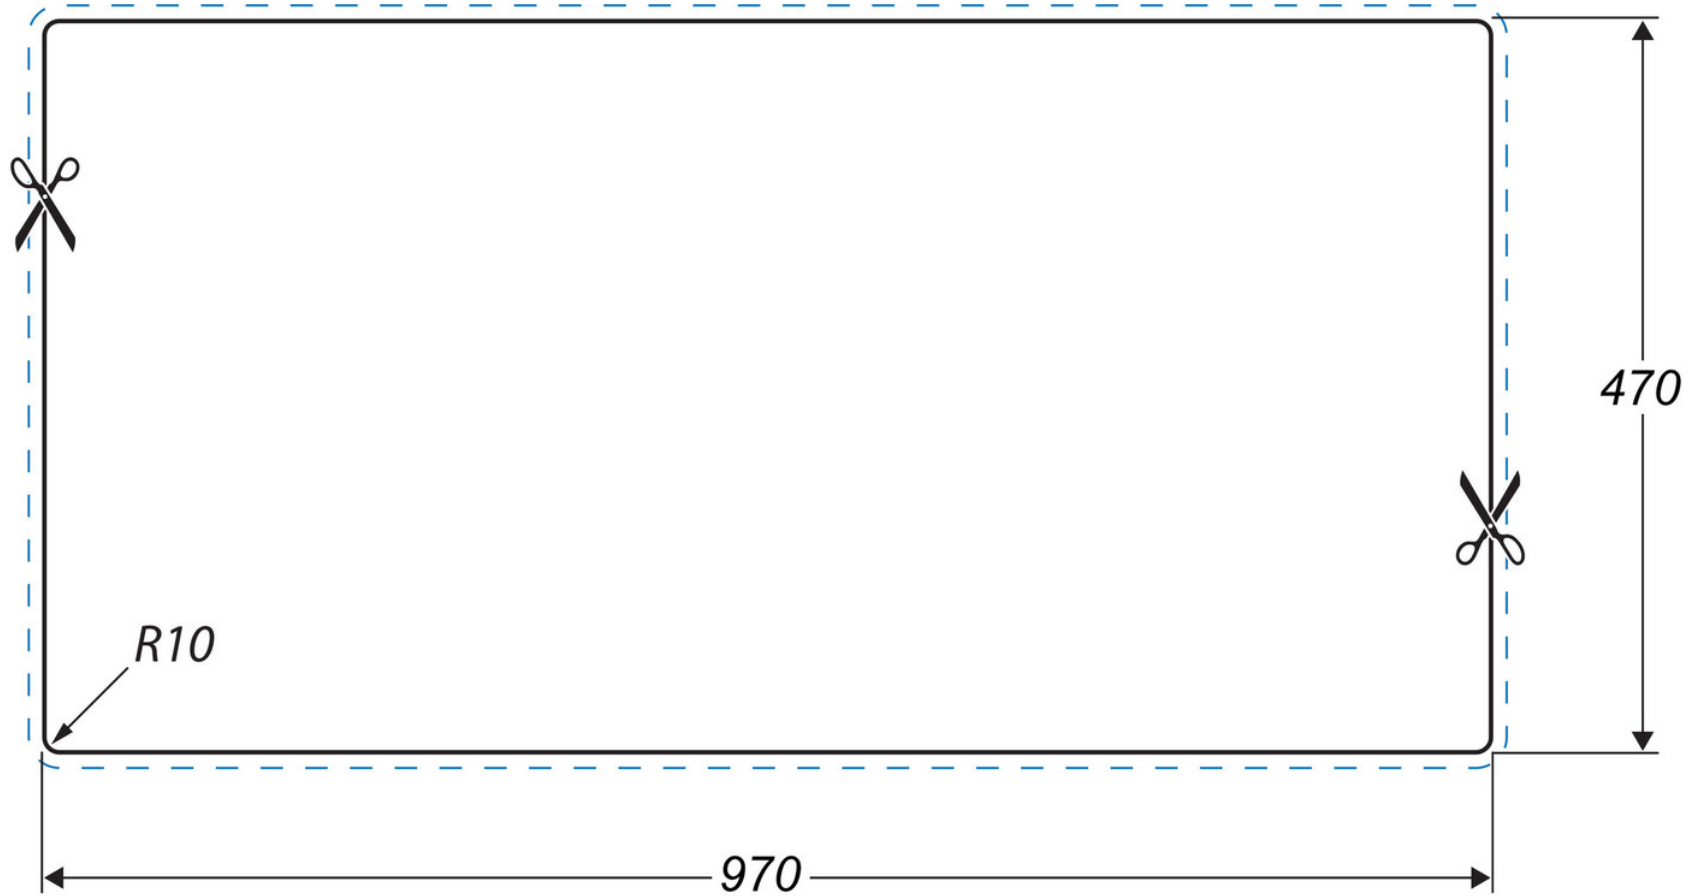

- Reversible drainer
- Waste kit included
- 10 year warranty

RANGEMASTER

SINKS & TAPS

Material	Fire clay Ceramic
Material Gauge	-
Material Finish Bowl	-
Material Finish Drainer	-
Drainer Position	Reversible
Overall Length (mm)	1000
Overall Width (mm)	500
Main Bowl Length (mm)	449
Main Bowl Width (mm)	415
Main Bowl Depth (mm)	190
Second Bowl Length (mm)	-
Second Bowl Width (mm)	-
Second Bowl Depth (mm)	-
Tap hole Size (mm)	-
Waste Size (mm)	1 x 89
Waste Kit	Included with sink (1 x 89mm BSW & overflow kit)
Min. Base Unit (mm)	600
Cutout Size Length (mm)	970
Cutout Size Width (mm)	470
Warranty Sinks (years)	10
Product Code	CAU10101WH/
Barcode	5015834050461

AUSTELL FIRE CLAY CERAMIC INSET SINK

CAU10101WH/

Cut Out Template

Dimensions in mm. Not to scale.

Date of download: October 27, 2025

AGA Rangemaster continuously seeks improvements in specification, design and production of products and thus, alterations take place periodically. Whilst every effort is made to produce up-to date resources, the information included here is intended as a guide. Always refer to the product's installation instructions when fitting, installation work should be completed a professional tradesman.