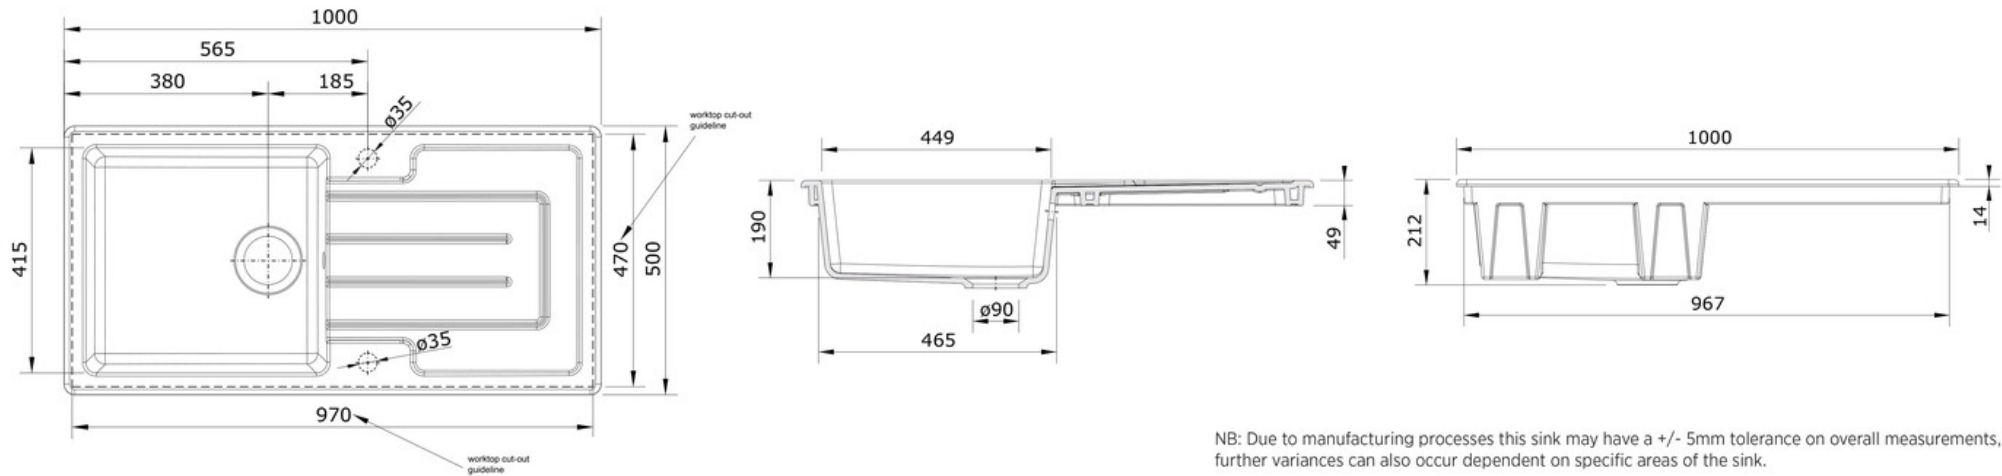

AUSTELL FIRE CLAY CERAMIC INSET SINK

CAU10101WH/

Technical Drawing

NB: Due to manufacturing processes this sink may have a +/- 5mm tolerance on overall measurements, further variances can also occur dependent on specific areas of the sink.

Date of download: October 27, 2025

AGA Rangemaster continuously seeks improvements in specification, design and production of products and thus, alterations take place periodically. Whilst every effort is made to produce up-to date resources, the information included here is intended as a guide. Always refer to the product's installation instructions when fitting, installation work should be completed a professional tradesman.

AUSTELL FIRE CLAY CERAMIC INSET SINK

CAU10101WH/