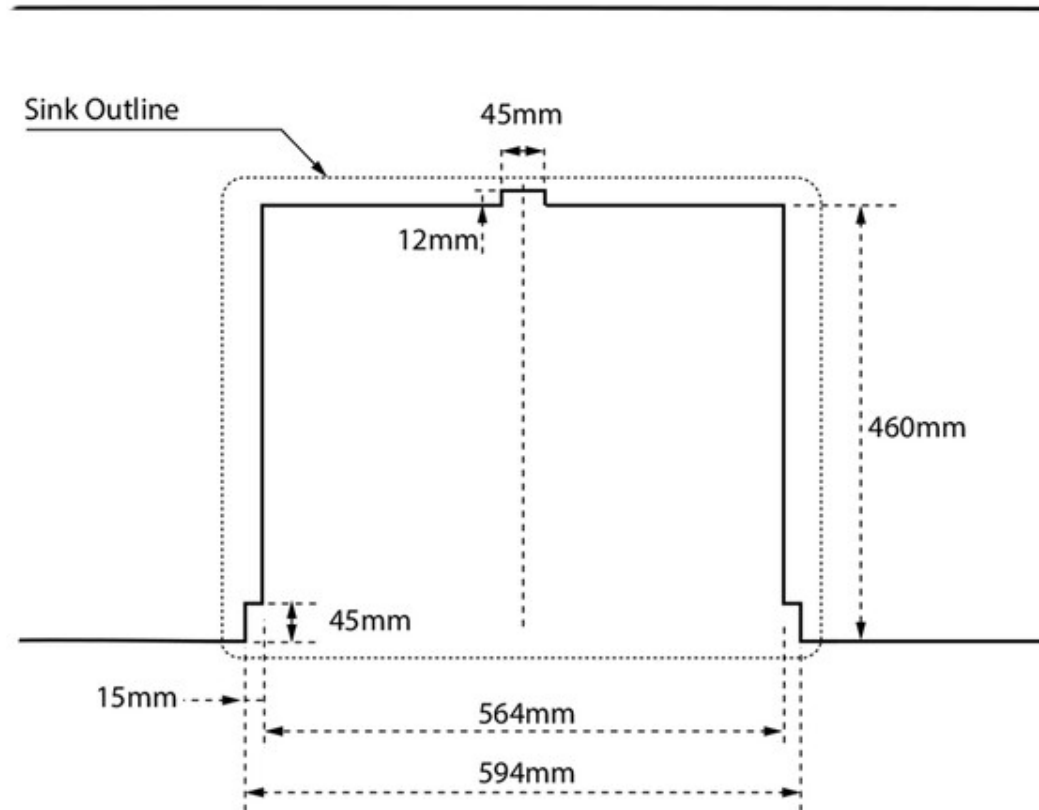

Hartland is available with a single bowl offering an overall measurement of 629mm wide, which fits 600mm cabinet sizes comfortably.

- Contemporary Belfast sink with apron front
- Manufactured from fire-clay ceramic
- Waste and plumbing kit included

RANGEMASTER

SINKS & TAPS

Material	Fire clay Ceramic
Material Gauge	
Material Finish Bowl	White
Material Finish Drainer	White
Drainer Position	
Overall Length (mm)	629
Overall Width (mm)	494
Main Bowl Length (mm)	527
Main Bowl Width (mm)	401
Main Bowl Depth (mm)	186
Second Bowl Length (mm)	-
Second Bowl Width (mm)	-
Second Bowl Depth (mm)	-
Tap hole Size (mm)	1 x 35
Waste Size (mm)	1 x 90
Waste Kit	Included with sink (1 x 90mm BSW & overflow kit)
Min. Base Unit (mm)	600
Cutout Size Length (mm)	594
Cutout Size Width (mm)	460
Warranty Sinks (years)	0
Product Code	CHA622WH/
Barcode	5015834052779

HARTLAND FIRE CLAY CERAMIC SINK

CHA622WH/

Technical Drawing

NB. Due to manufacturing processes this sink may have a +/- 5mm tolerance on the measurements.

Date of download: October 24, 2025

AGA Rangemaster continuously seeks improvements in specification, design and production of products and thus, alterations take place periodically. Whilst every effort is made to produce up-to date resources, the information included here is intended as a guide. Always refer to the product's installation instructions when fitting, installation work should be completed a professional tradesman.

HARTLAND FIRE CLAY CERAMIC SINK

CHA622WH/

Cut Out Template

Dimensions in mm. Not to scale.

Date of download: October 24, 2025

AGA Rangemaster continuously seeks improvements in specification, design and production of products and thus, alterations take place periodically. Whilst every effort is made to produce up-to date resources, the information included here is intended as a guide. Always refer to the product's installation instructions when fitting, installation work should be completed a professional tradesman.