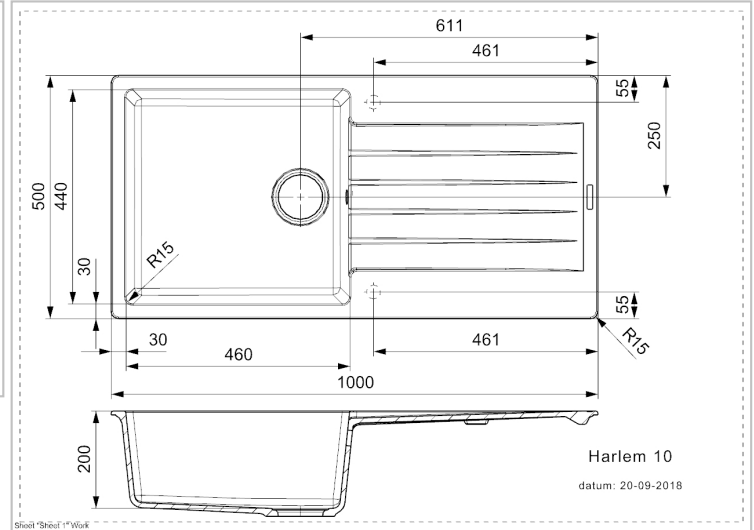

### Additional Information

Depth	200 mm
SKU	R31261
Outlet	3.5" outlet
Cabinet	600 mm
Type sink	Sinks with drainer
Size sink	460 x 440mm
Total dimension	1000 x 500 mm
Installation method	Inset
Packaging	Box