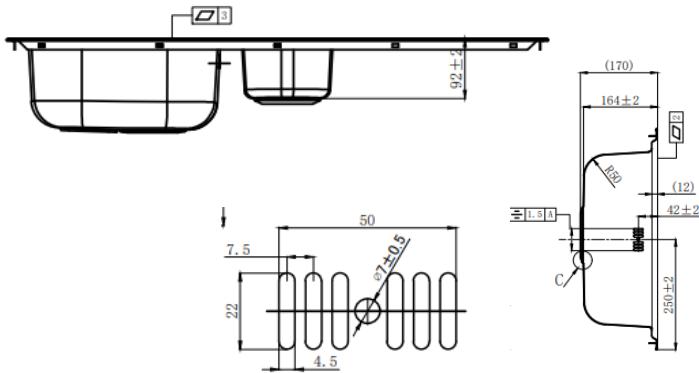

# Technical Specification Sheet

**MONACO 15**  
**S/S 1.5 Bowl with Drainer**  
 R37973 / 2144S

## Specification

Material	Stainless Steel
Finish	Polished
Colour	Stainless Steel
Gauge	0.7
Welded/Pressed	Pressed
No. of bowls	2
Fitting Method	Inset
Handing Options	Reversible
Cabinet Size (mm)	600
Overall Length (mm)	965
Overall Width (mm)	500
Overall Depth (mm)	170
Main Bowl Length (mm)	340
Main Bowl Width (mm)	400
Main Bowl Depth (mm)	164
Second Bowl Length (mm)	160
Second Bowl Width (mm)	300
Second Bowl Depth (mm)	92
Tap Hole Size (mm)	35
Waste Kit Included (Yes/No)	Yes
Clips & Seals Included (Yes/No)	Yes
Waste Size (mm)	90
Waste Kit Code	M 3079
Clips & Seals Code	N/A
Overflow Location	Main Bowl
Cut Out Length (mm)	945
Cut Out Width (mm)	480
Product Weight (kg)	3.2
Packed Weight (kg)	4.6
Packed Dimensions (mm)	1010x545x185mm
EAN number	8712465037973