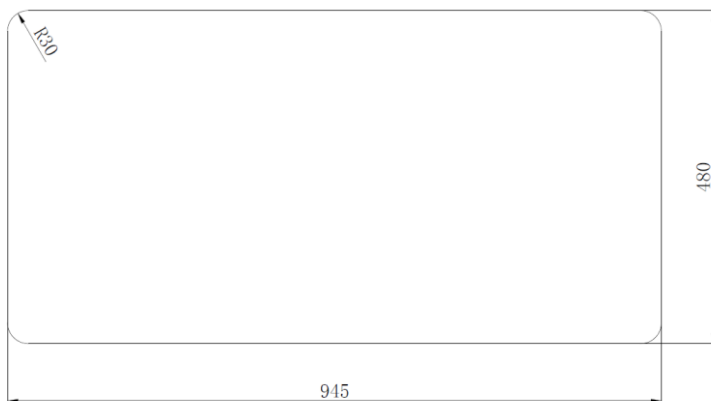

# Technical Specification Sheet

**MONACO 15**  
**S/S 1.5 Bowl with Drainer**  
 R37973 / 2144S

## Specification

Material	Stainless Steel
Finish	Polished
Colour	Stainless Steel
Gauge	0.7
Welded/Pressed	Pressed
No. of bowls	2
Fitting Method	Inset
Handing Options	Reversible
Cabinet Size (mm)	600
Overall Length (mm)	965
Overall Width (mm)	500
Overall Depth (mm)	170
Main Bowl Length (mm)	340
Main Bowl Width (mm)	400
Main Bowl Depth (mm)	164
Second Bowl Length (mm)	160
Second Bowl Width (mm)	300
Second Bowl Depth (mm)	92
Tap Hole Size (mm)	35
Waste Kit Included (Yes/No)	Yes
Clips & Seals Included (Yes/No)	Yes
Waste Size (mm)	90
Waste Kit Code	M 3079
Clips & Seals Code	N/A
Overflow Location	Main Bowl
Cut Out Length (mm)	945
Cut Out Width (mm)	480
Product Weight (kg)	3.2
Packed Weight (kg)	4.6
Packed Dimensions (mm)	1010x545x185mm
EAN number	8712465037973