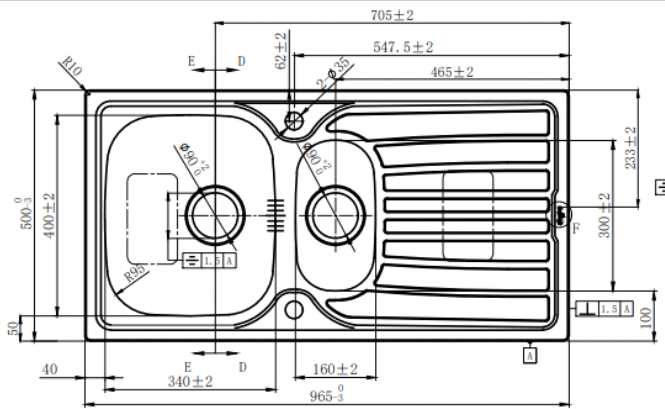

# Technical Specification Sheet

**MONACO 15**  
**S/S 1.5 Bowl with Drainer**  
 R37973 / 2144S

## Specification

Material	Stainless Steel
Finish	Polished
Colour	Stainless Steel
Gauge	0.7
Welded/Pressed	Pressed
No. of bowls	2
Fitting Method	Inset
Handing Options	Reversible
Cabinet Size (mm)	600
Overall Length (mm)	965
Overall Width (mm)	500
Overall Depth (mm)	170
Main Bowl Length (mm)	340
Main Bowl Width (mm)	400
Main Bowl Depth (mm)	164
Second Bowl Length (mm)	160
Second Bowl Width (mm)	300
Second Bowl Depth (mm)	92
Tap Hole Size (mm)	35
Waste Kit Included (Yes/No)	Yes
Clips & Seals Included (Yes/No)	Yes
Waste Size (mm)	90
Waste Kit Code	M 3079
Clips & Seals Code	N/A
Overflow Location	Main Bowl
Cut Out Length (mm)	945
Cut Out Width (mm)	480
Product Weight (kg)	3.2
Packed Weight (kg)	4.6
Packed Dimensions (mm)	1010x545x185mm
EAN number	8712465037973