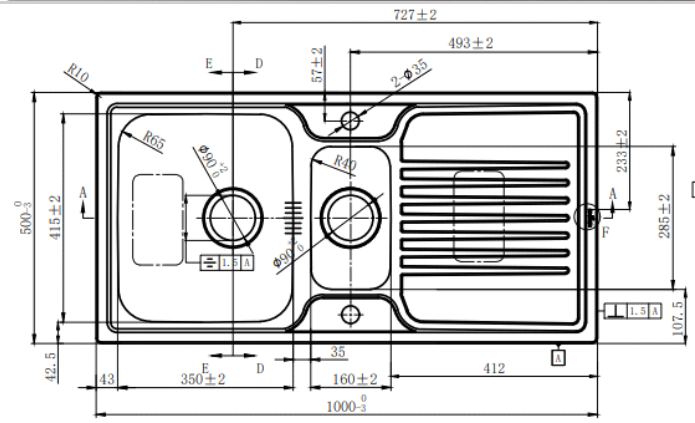

Technical Specification Sheet

SENATOR 15

Stainless Steel 1.5 Bowl with Drainer

2137S

REGINOX

Specification

Material	Stainless Steel
Finish	Polished
Colour	Stainless Steel
Gauge	0.8
Welded/Pressed	Welded
No. of bowls	2
Fitting Method	Inset
Handing Options	Reversible
Cabinet Size (mm)	600
Overall Length (mm)	1000
Overall Width (mm)	500
Overall Depth (mm)	190
Main Bowl Length (mm)	350
Main Bowl Width (mm)	415
Main Bowl Depth (mm)	184
Second Bowl Length (mm)	160
Second Bowl Width (mm)	285
Second Bowl Depth (mm)	122
Tap Hole Size (mm)	35
Waste Kit Included (Yes/No)	Yes
Clips & Seals Included (Yes/No)	Yes
Waste Size (mm)	90
Waste Kit Code	M 3081
Clips & Seals Code	N/A
Overflow Location	Main Bowl
Cut Out Length (mm)	980
Cut Out Width (mm)	480
Product Weight (kg)	5
Packed Weight (kg)	5.8
EAN number	8712465037997