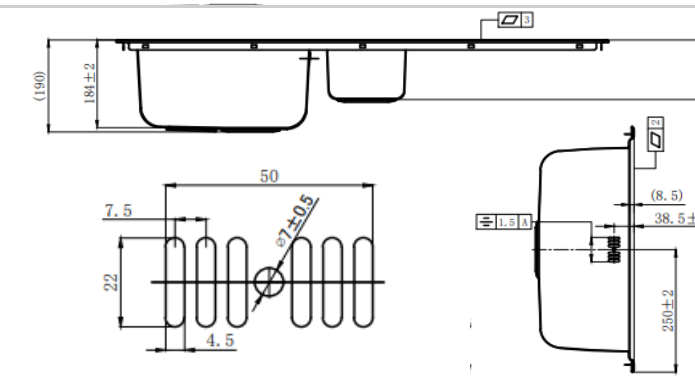

Technical Specification Sheet

SENATOR 15

Stainless Steel 1.5 Bowl with Drainer

2137S

REGINOX

Specification

Material	Stainless Steel
Finish	Polished
Colour	Stainless Steel
Gauge	0.8
Welded/Pressed	Welded
No. of bowls	2
Fitting Method	Inset
Handing Options	Reversible
Cabinet Size (mm)	600
Overall Length (mm)	1000
Overall Width (mm)	500
Overall Depth (mm)	190
Main Bowl Length (mm)	350
Main Bowl Width (mm)	415
Main Bowl Depth (mm)	184
Second Bowl Length (mm)	160
Second Bowl Width (mm)	285
Second Bowl Depth (mm)	122
Tap Hole Size (mm)	35
Waste Kit Included (Yes/No)	Yes
Clips & Seals Included (Yes/No)	Yes
Waste Size (mm)	90
Waste Kit Code	M 3081
Clips & Seals Code	N/A
Overflow Location	Main Bowl
Cut Out Length (mm)	980
Cut Out Width (mm)	480
Product Weight (kg)	5
Packed Weight (kg)	5.8
EAN number	8712465037997