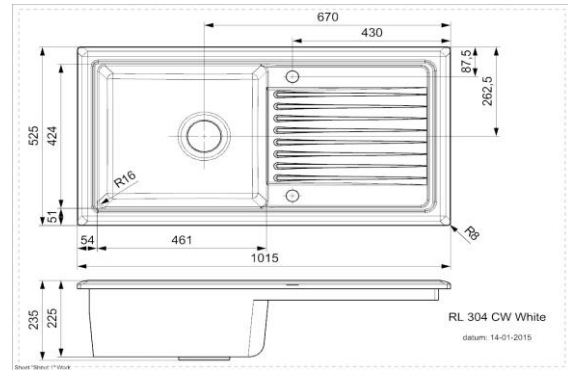

Product Specification Sheet

UK Product Code

RL304CW

Cross Reference Code

4107B003-0755

Specification

Description

Single bowl and drainer ceramic sink

Warranty

10 Years manufacturing defects & 1 Year on spare parts (waste kit)

Template

Yes

Sink Dimensions (mm)

1015 x 525 x 235

Bowl Dimensions (mm)

461 x 424 x 225 (Top) 400 x 350 (Bottom)

Half Bowl Dimensions (mm)

N/A

Cut Out Size (mm)

980 X 495

Product Weight (kg)

31

Packed Weight (kg)

36.98

Packed Dimensions (mm)

1060 x 590 x 240

To Fit Cabinet

600mm

Other Information

Item will have a tolerance of +/- 10% due to the manufacturing process.

37mm recess under the drainer

Sink is approx. 25mm thick on top of the sink