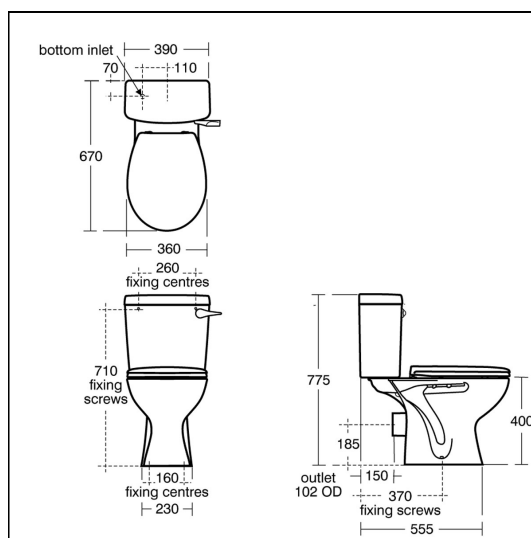

### Capacity

- E8968** 4.0 litres

### Standards

WC bowl to BS EN 997 & BS EN 33

### Special Notes

WC screwed to floor and cistern screwed to wall (not supplied)