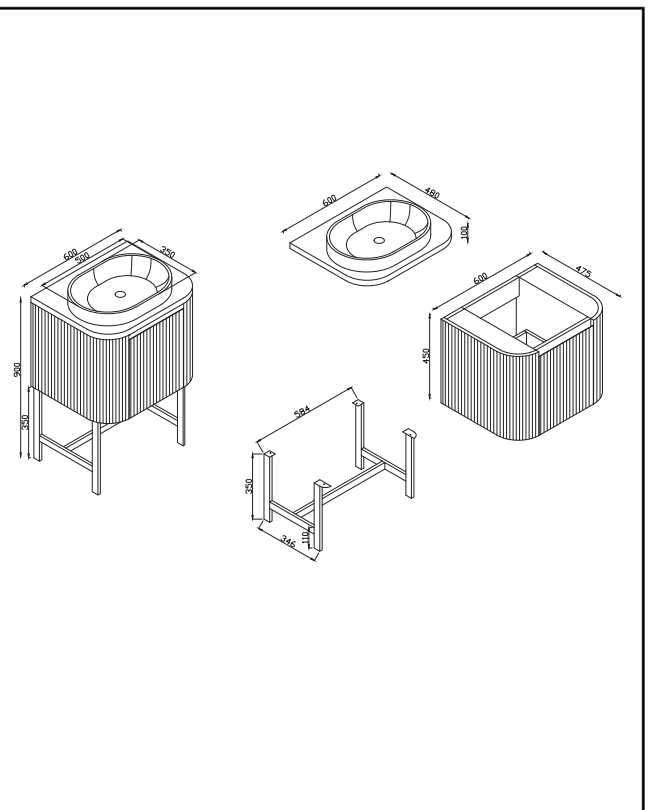

PRODUCT DATA SHEET

Linea 600 Unit Sonoma Oak

Product Code: LINEA-600-OAK

0330 124 7290

sales@scudo.co.uk - www.scudo.co.uk

SCUDO
BEAUTIFUL BATHROOMS

Scudo is the trading name of Harrison Bathrooms Ltd. Whilst we endeavour to ensure that the product information is accurate we accept no liability for any information given. All images are for illustration purposes only. Product images and specification are subject to change. Measurements are in millimetres and are nominal.

Product Name	LINEA-600-OAK
Product Description	Linea 600 Unit Sonoma Oak
Product Transportation	
Barcode	5060991253675
Country of origin	China
Commodity code	9403609000
Product Measurements	
Product Weight (KG)	29.10
Product Width (mm)	590
Product Height (mm)	450
Product Depth (mm)	475
Product Length (mm)	0
Primary Packed Measurements	
Packaged Weight	30.60
Packed Length	620
Packed Width	510
Packed Height	480

General Information	
Construction Material	MFC & MDF
Installation type	Wall Mounted
Colour / Finish	Sonoma Oak
Furniture Attributes	
Supplied Fully Assembled	Yes
Number Of Drawers	1
Number Of Doors	0
Soft Close Doors / Drawers	Yes
Moisture resistant	Yes
Internal Shelves	0
Door Opening Width (mm)	0
Draw Opening Distance (mm)	300
Recommended Concealed Cistern	0
False Draws	No
Number of False Draws	No
Can the door be swapped over to open the opposite way	N/a
Which side is the door hinge located	N/a
Compatible Furniture Part Code	Linea
Compatible Basin Part Code	LINEA-600-BASIN
Handles	
Handle Style	Recessed cut out
Handle Finish	Natural
Handle Material	N/a
Number of Handles	1