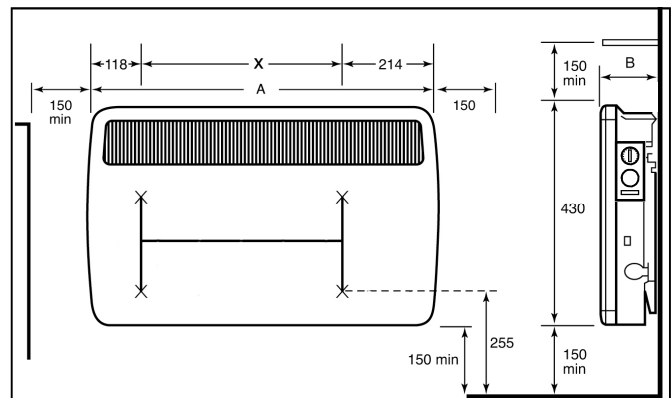

## Technical Details

<b>Construction</b>	Durable epoxy-polyester powder coated steel casing. Temperature resistant PBT thermoplastic moulded parts.
<b>Controls</b>	<b>All models:</b> Adjustable thermostat  <b>Timer models (T) only:</b> Mechanical 24hr timer programmable for 20min intervals with built in manual override facility; Manual/Off/Program slider selection switch.
<b>Thermostat</b>	Gas filled type. Accurate to within 1.5°C. Range 5-35°C with frost protection
<b>Element</b>	Compact, finned, mineral-filled sheathed type
<b>Installation</b>	Detachable wall mounting bracket
<b>Safety</b>	Thermal cut-out. Auto reset type.
<b>IP Rating</b>	IPX4
<b>Class</b>	Class I
<b>Cable</b>	1.2 metres fitted, 3 core
<b>Colour / Finish</b>	Willow white casing and plastic parts

## Packaging Details

Model No.	Height	Width	Depth	Barcode
SPHN50	470	490	145	5011139 035097
SPHN100	470	660	145	5011139 035103
SPHN150	470	720	145	5011139 035110
SPHN200	470	890	145	5011139 035127
SPHN50T	470	490	145	5011139 035134
SPHN100T	470	660	145	5011139 035141
SPHN150T	470	720	145	5011139 035158
SPHN200T	470	890	145	5011139 035165

## Dimensions

Thermostat	SPHN 50	SPHN 100	SPHN 150	SPHN 200
Thermostat + 24hr timer	SPHN 50T	SPHN 100T	SPHN 150T	SPHN 200T
<b>Performance</b>				
Output (kW)	0.5	1.0	1.5	2.0
<b>Dimensions</b>				
Height (mm)	430	430	430	430
Width (A) (mm)	450	620	690	860
Depth (B) (mm)	108	108	108	108
(X) (mm)	117	287	355	527
Weight (kg)	4.8	6.2	6.6	8.0