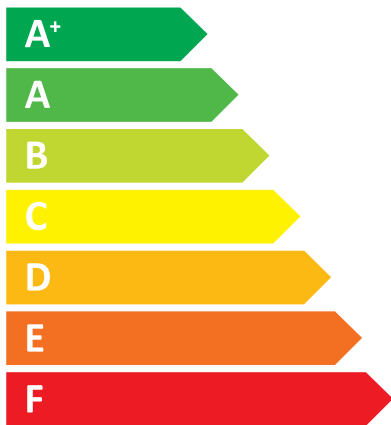

ENERGY

Generated by
joule
Manufacturing Excellence

CYCLONE

TCEMVI-0150SFC

68 W

148L