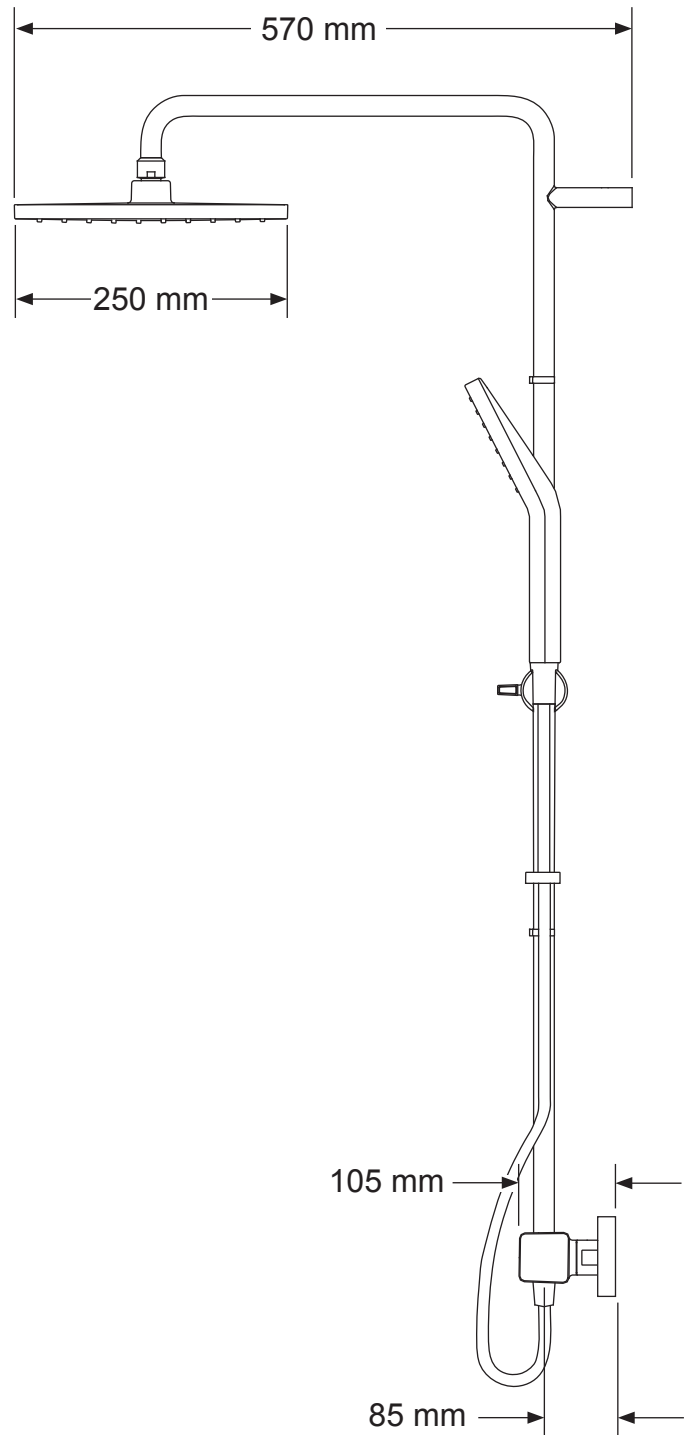

# Mira Honesty

MIXER

|            |                  |
|------------|------------------|
| 1.1901.002 | Mira Honesty ERD |
|------------|------------------|

To download other resources, and for more information and advice on our products just visit:  
[www.mirashowers.co.uk](http://www.mirashowers.co.uk)

1351298-W1-B