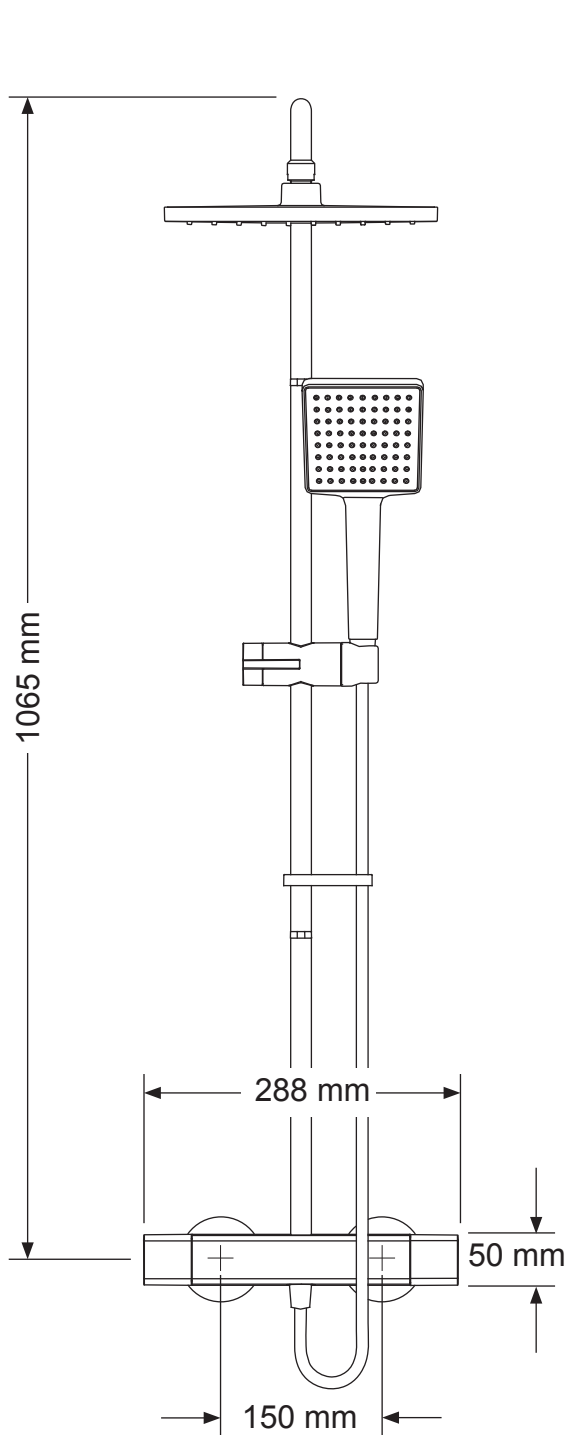

# Mira Honesty

MIXER

|            |                  |
|------------|------------------|
| 1.1901.002 | Mira Honesty ERD |
|------------|------------------|

To download other resources, and for more information and advice on our products just visit:  
[www.mirashowers.co.uk](http://www.mirashowers.co.uk)

1351298-W1-B