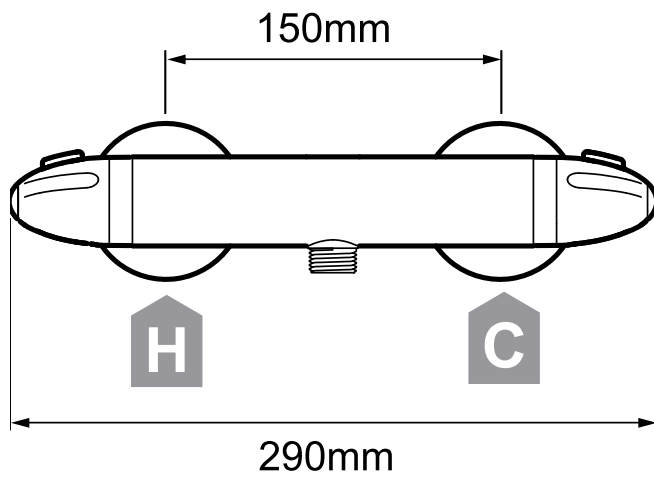

Mira Coda Pro EV

Exposed valve with easy fit bar valve system.

1.1836.005

To download other resources, and for more information and advice on our products just visit:
www.mirashowers.co.uk

mira
SHOWERS