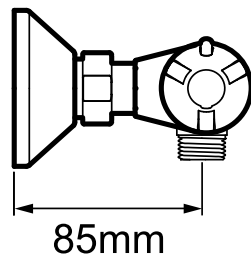

Mira Coda Pro EV

Exposed valve with easy fit bar valve system.

1.1836.005

To download other resources, and for more information and advice on our products just visit:
www.mirashowers.co.uk

mira
SHOWERS