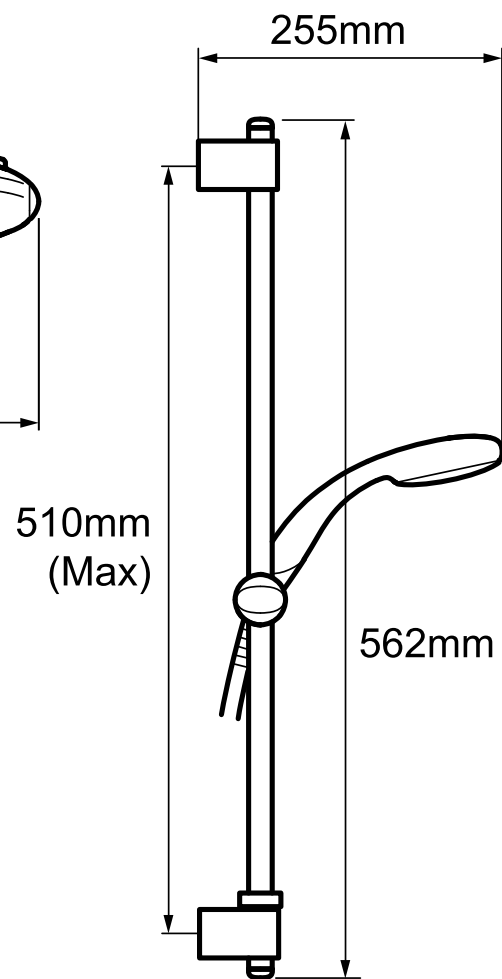

Mira Coda Pro EV

Exposed valve with easy fit bar valve system.

1.1836.005

To download other resources, and for more information and advice on our products just visit:
www.mirashowers.co.uk

mira
SHOWERS