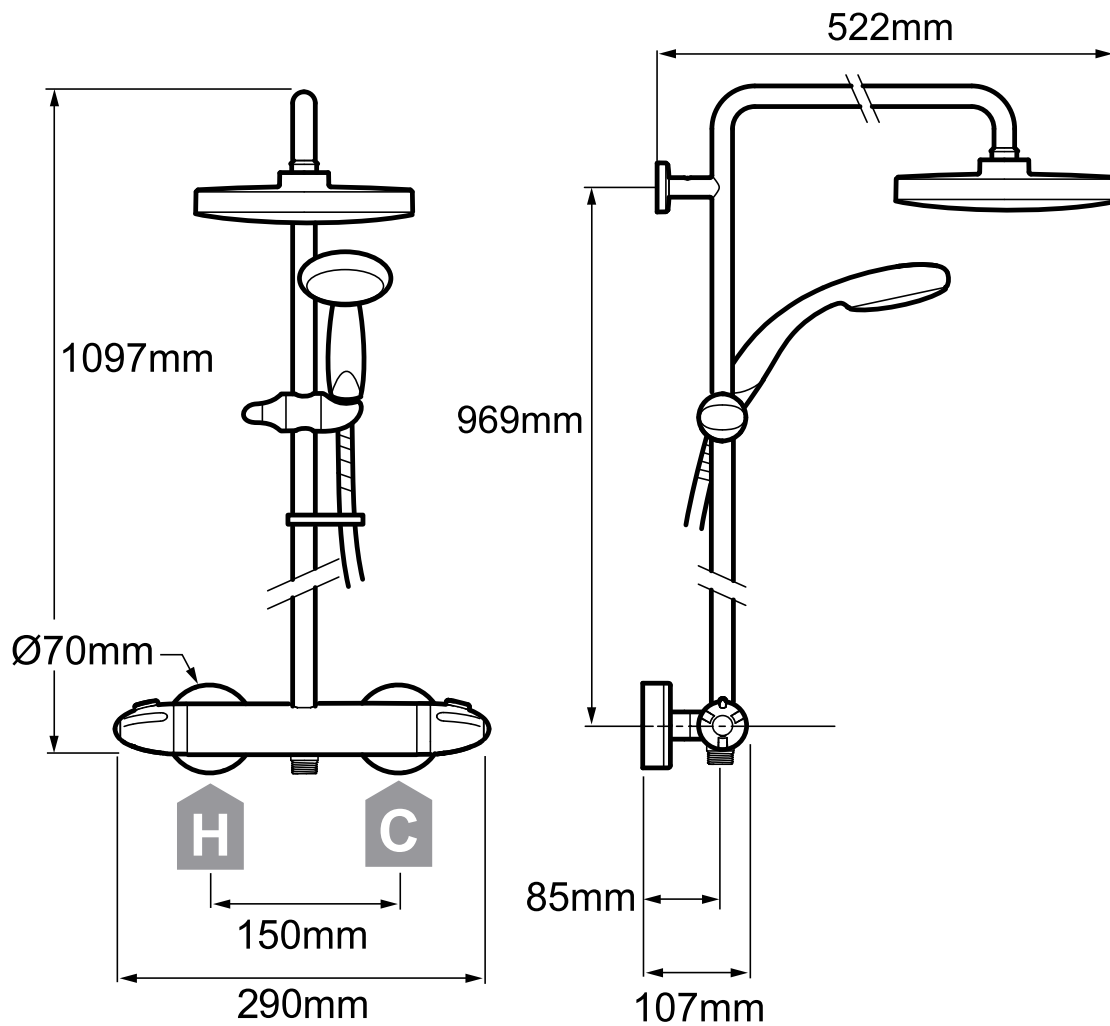

# Mira Coda Pro ERD

Exposed valve with diverter, chrome finish.

1.1836.006

To download other resources, and for more information and advice on our products just visit: [www.mirashowers.co.uk](http://www.mirashowers.co.uk)