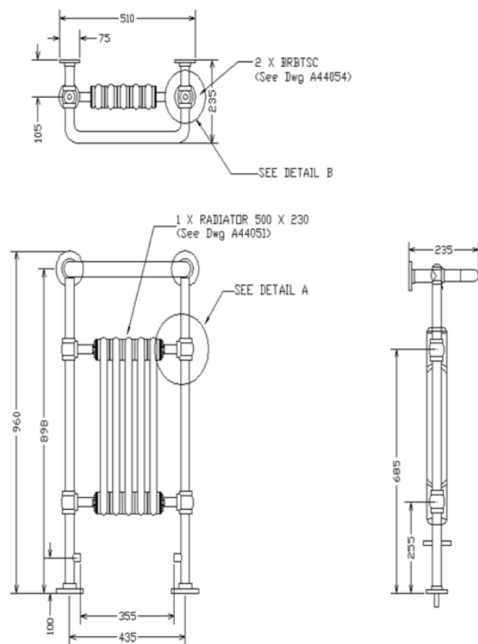

Product Information

CHROME
& WHITE

 CODE	↑ HEIGHT	→ WIDTH	↗ DEPTH	BTU OUTPUT - T50
120928	960mm	510mm	235mm	1361
120927	1510mm	510mm	235mm	2466

TOWELRADS HAMPSHIRE

TECHNICAL DATA

Technical Drawings

960x510mm

1510x510mm

↖ ↗ DEPTH	↔ WIDTH
235mm	510mm