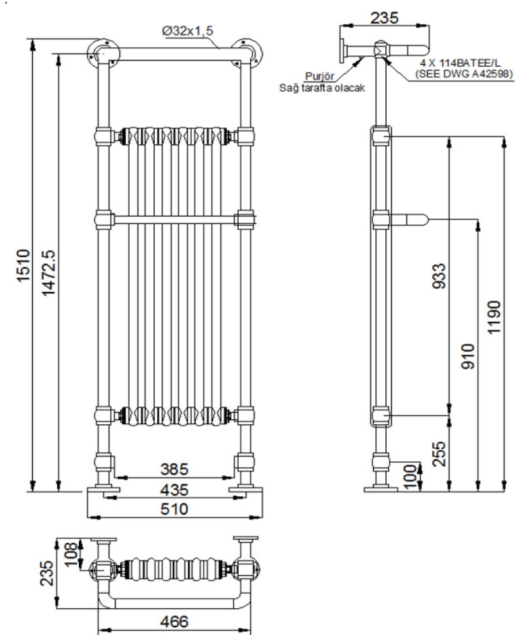

Product Information

CHROME
& WHITE

 CODE	↑ HEIGHT	→ WIDTH	↗ DEPTH	BTU OUTPUT - T50
120928	960mm	510mm	235mm	1361
120927	1510mm	510mm	235mm	2466

TOWELRADS HAMPSHIRE

TECHNICAL DATA

Technical Drawings

960x510mm

1510x510mm

↖ ↗ DEPTH	↔ WIDTH
235mm	510mm