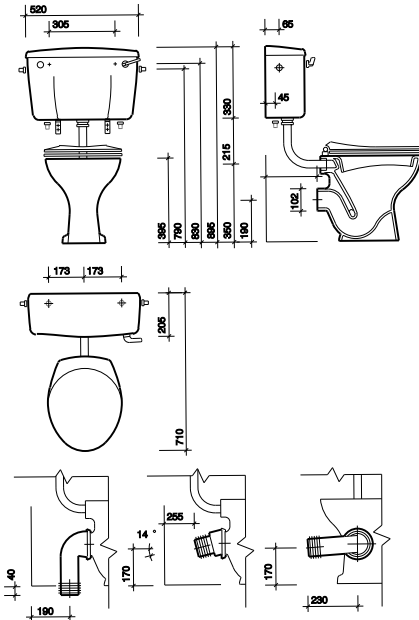

classic low level

cistern reversible right hand or left hand
for use where existing service points cannot be altered

Classic low level washdown WC suite, horizontal outlet

to specify/order:

Please use the product reference shown below.

wc pan

Horizontal outlet

CC1138WH

S trap

CC1131WH

P trap

CC1132WH

Low level cistern and fittings, 6L,
including chrome lever:

approvals

Horizontal wc bowl to BS5503, ISSO.

S&P wc bowl to BS1213: 1945 (withdrawn)

material

Vitreous china.

colours

White WH.

fixings

WC screwed to floor. Cistern screwed to wall
and supported on brackets.

All measurements shown are in millimetres.
Drawing sizes are not to scale.

Commercial

Residential

Twyford

Geberit Group