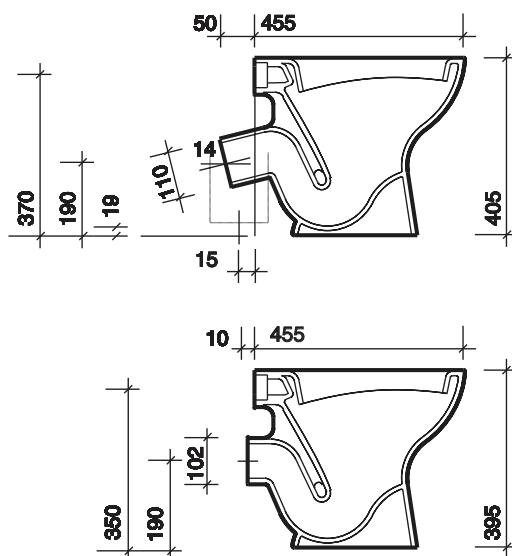

Horizontal outlet

CC1138WH

With fixed P trap

CC1132WH

With fixed S trap

CC1131WH

approvals

H.O. bowl manufactured in accordance with BS5503: 1990

S&P bowls manufactured in accordance with BS1213: 1945 (withdrawn).

material

Vitreous china.

colours

White WH.

fixings

WC screwed to floor.

All measurements shown are in millimetres. Drawing sizes are not to scale.