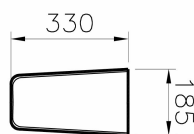

Name Sento Half Pedestal

Collection Sento

Colour White

Product Code: 5281L003-7201

Description

White

VitrA reserves the right to make changes in products and technical details without prior notice.

All drawings contain the necessary measurements which are subject to standard tolerances. For exact measurements, in particular for customized installation scenarios, it can only be taken from the finished ceramic product.