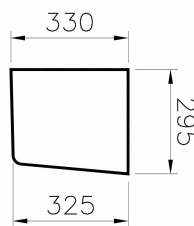

Name Sento Half Pedestal

Collection Sento

Colour White

Product Code: 5281L003-7201

Description

White

VitrA reserves the right to make changes in products and technical details without prior notice.

All drawings contain the necessary measurements which are subject to standard tolerances. For exact measurements, in particular for customized installation scenarios, it can only be taken from the finished ceramic product.